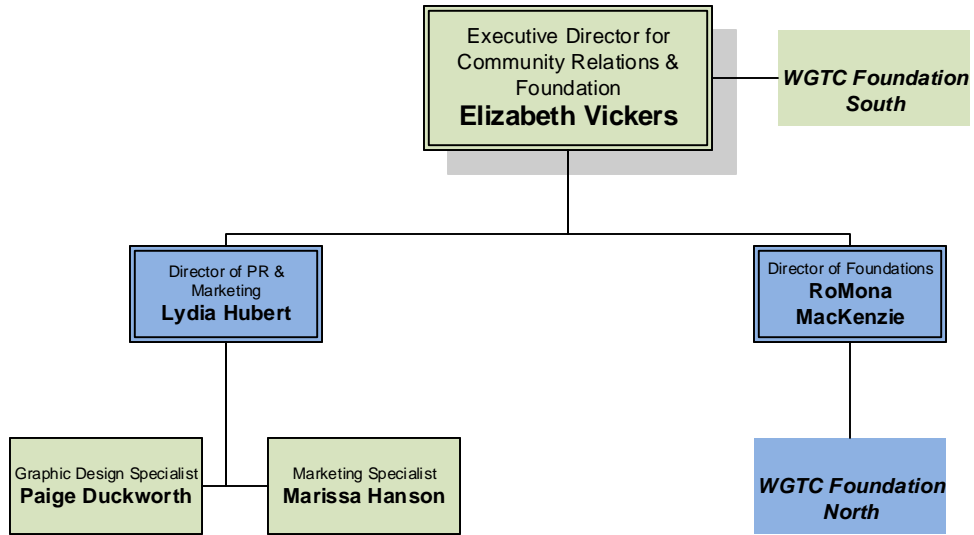

(click here to return to
Executive Office)

CAMPUS LEGEND

BHI
Ben Hill-Irwin

CK
Cook

CFE
Coffee

VLD
Valdosta

Information Technology Services

(click here to return to
EXECUTIVE OFFICE)

CAMPUS LEGEND

BHI
Ben Hill-Irwin

CK
Cook

CFE
Coffee

VLD
Valdosta

ACADEMIC AFFAIRS
 (click here to return to Executive Office)

CAMPUS LEGEND

BHI Ben Hill-Irwin	CK Cook	CFE Coffee	VLD Valdosta
-----------------------	------------	---------------	-----------------