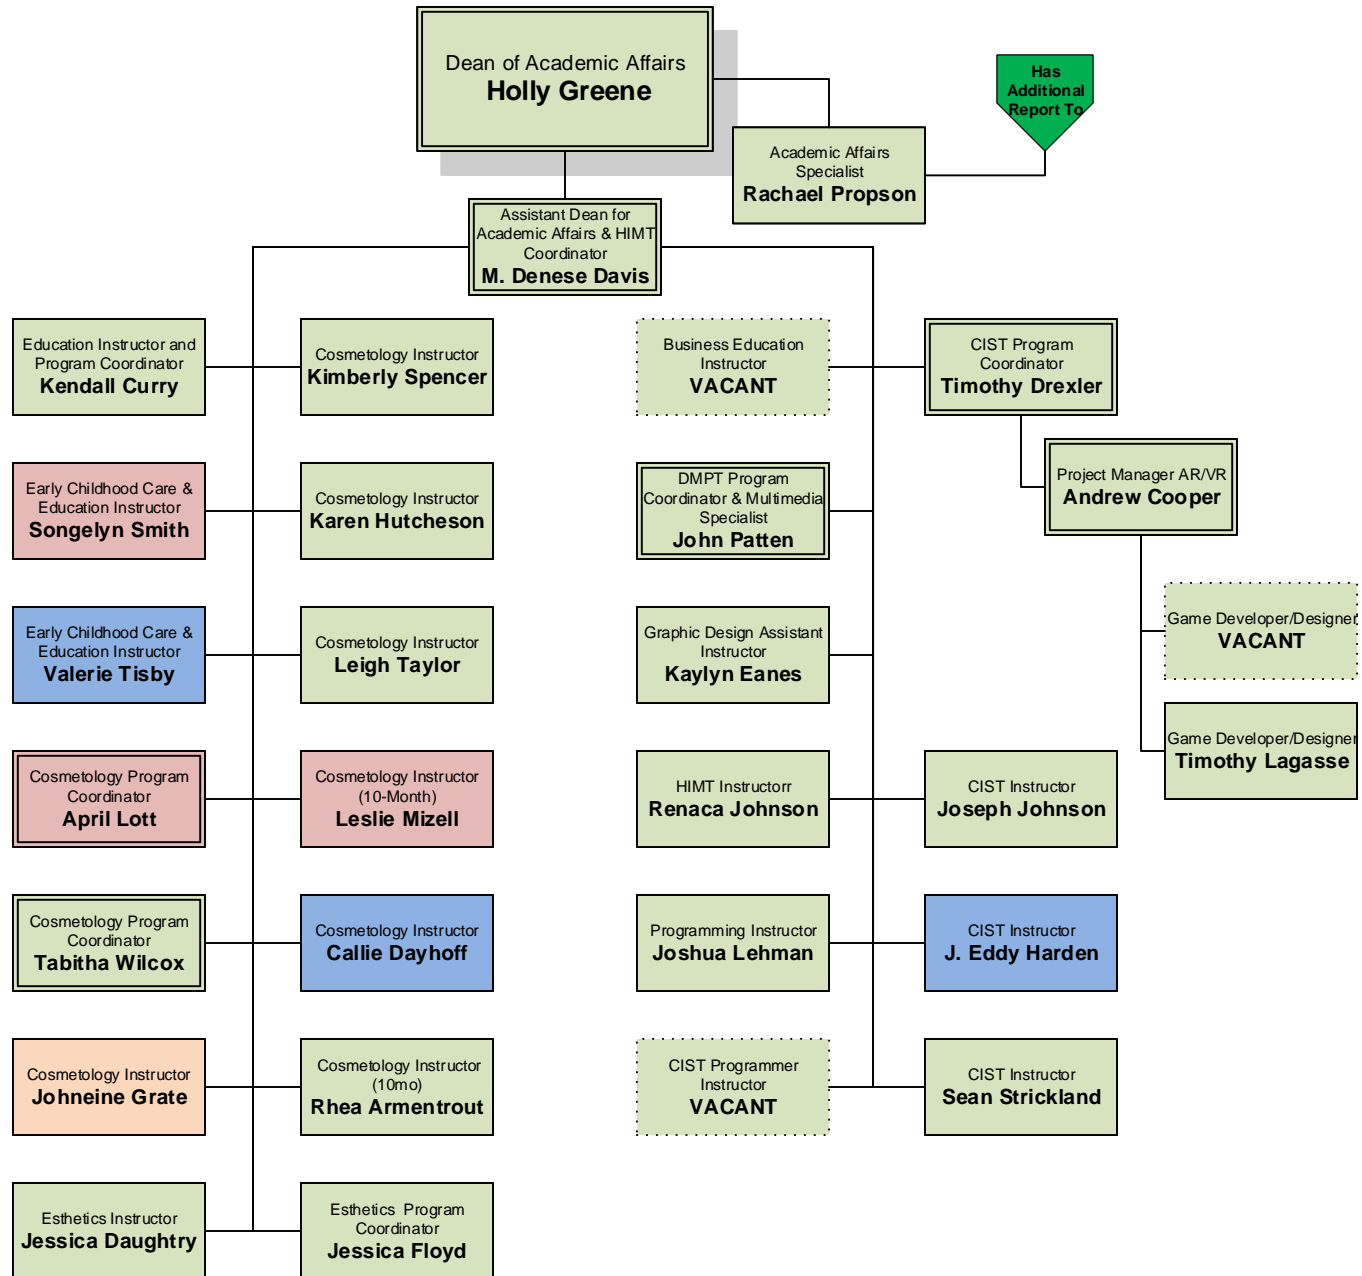

Professional Services Programs
(click here to return to Bus Ed/Prof Svc Main Page)