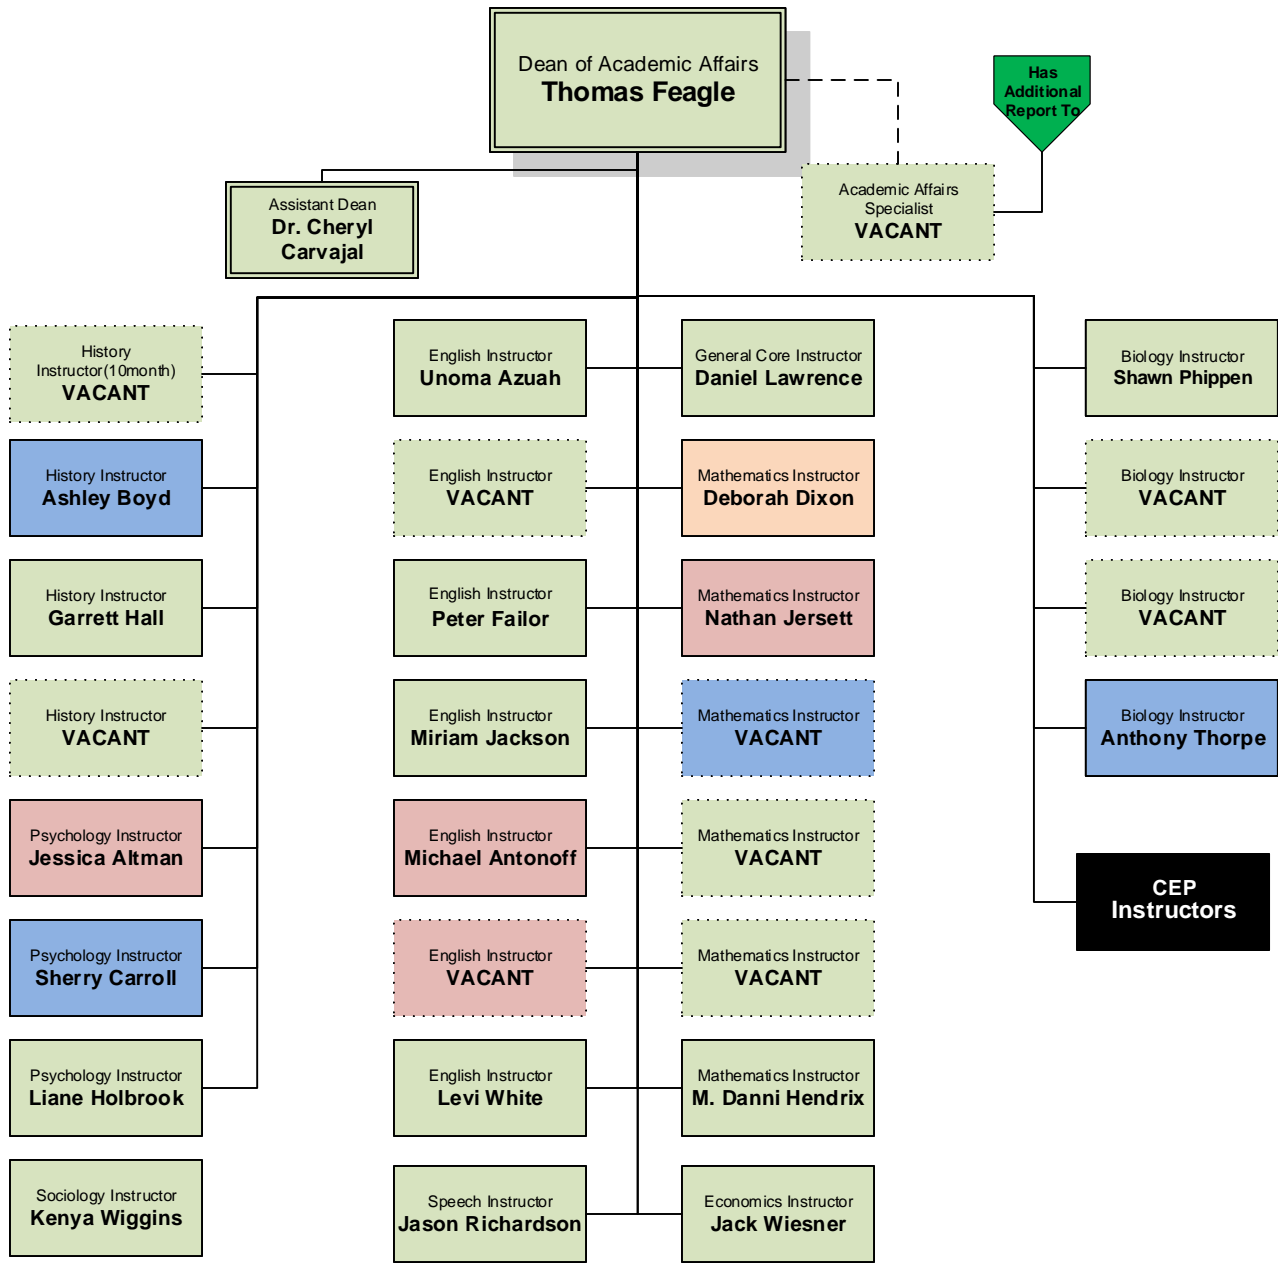

Arts & Sciences
(click here to return to
ACAF-Instruction)

CAMPUS LEGEND

BHI
Ben Hill-Irwin

CK
Cook

CFE
Coffee

VLD
Valdosta