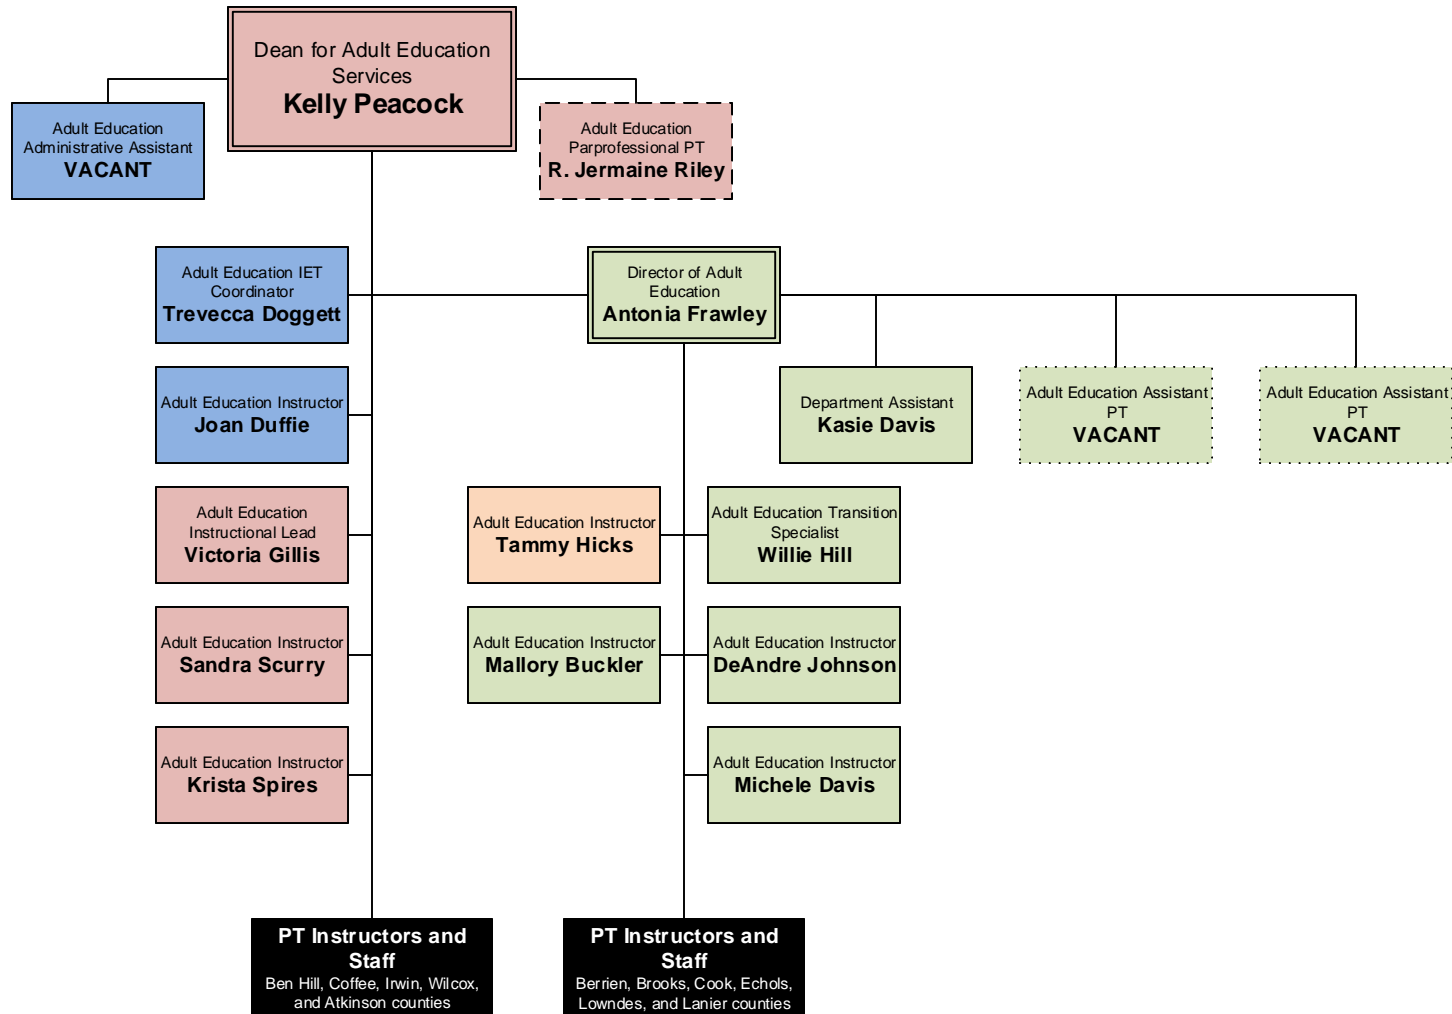

Adult Education Services

(click here to return to ACADEMIC AFFAIRS)

CAMPUS LEGEND