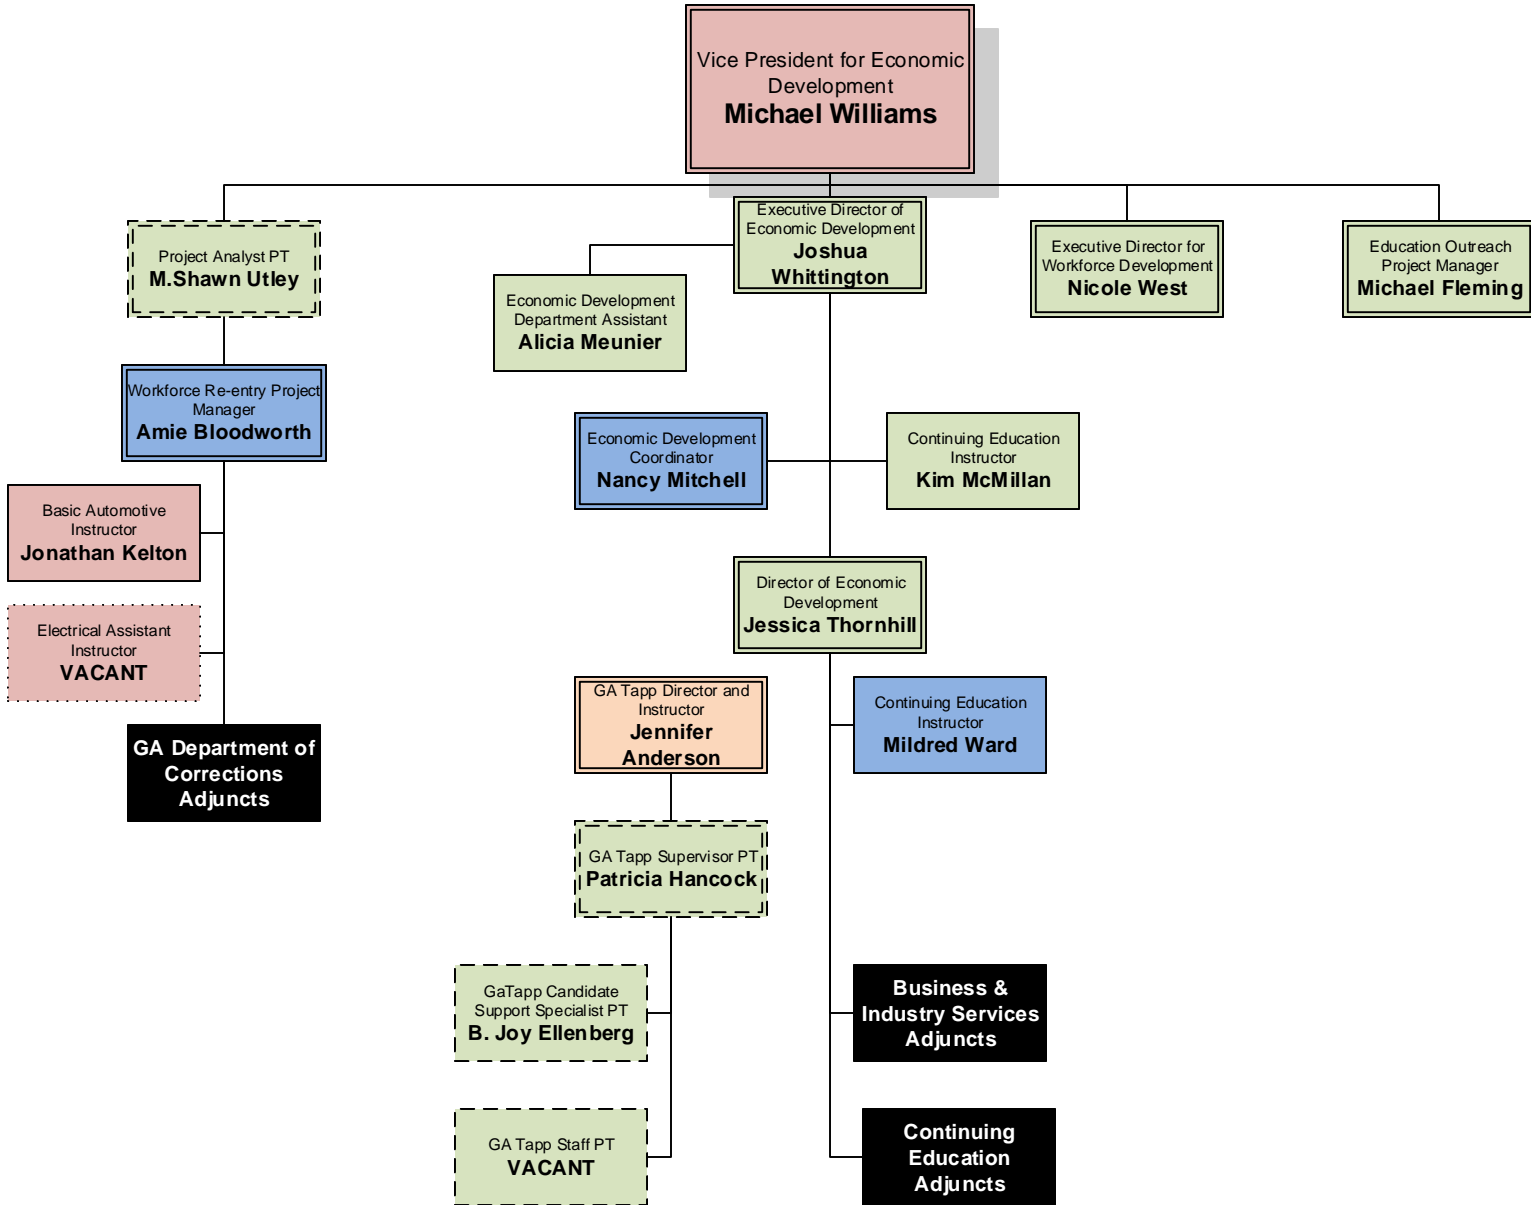

CAMPUS LEGEND

BHI
Ben Hill-Irwin

CK
Cook

CFE
Coffee

VLD
Valdosta

ECONOMIC DEVELOPMENT
 (click here to return to EXECUTIVE OFFICE)

CAMPUS LEGEND

BHI Ben Hill-Irwin	CK Cook	CFE Coffee	VLD Valdosta
-----------------------	------------	---------------	-----------------