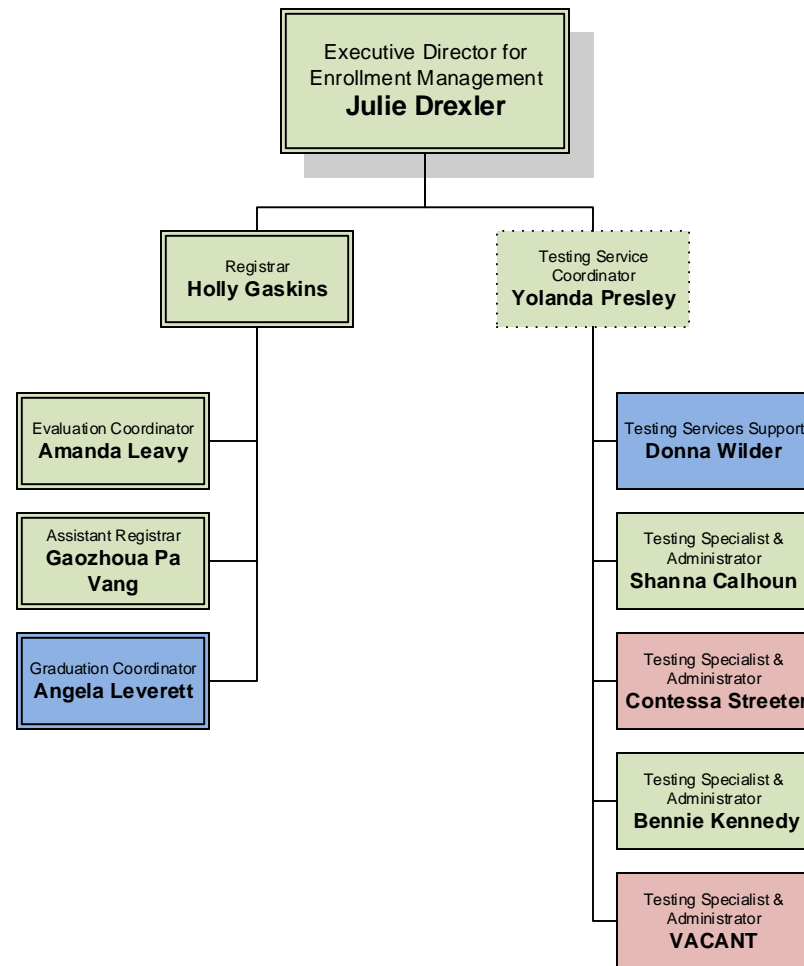

Student Affairs

(click here to return to Enrollment Management)

CAMPUS LEGEND

BHI
Ben Hill-Irwin

CK
Cook

CFE
Coffee

VLD
Valdosta

OPERATIONS & FACILITIES