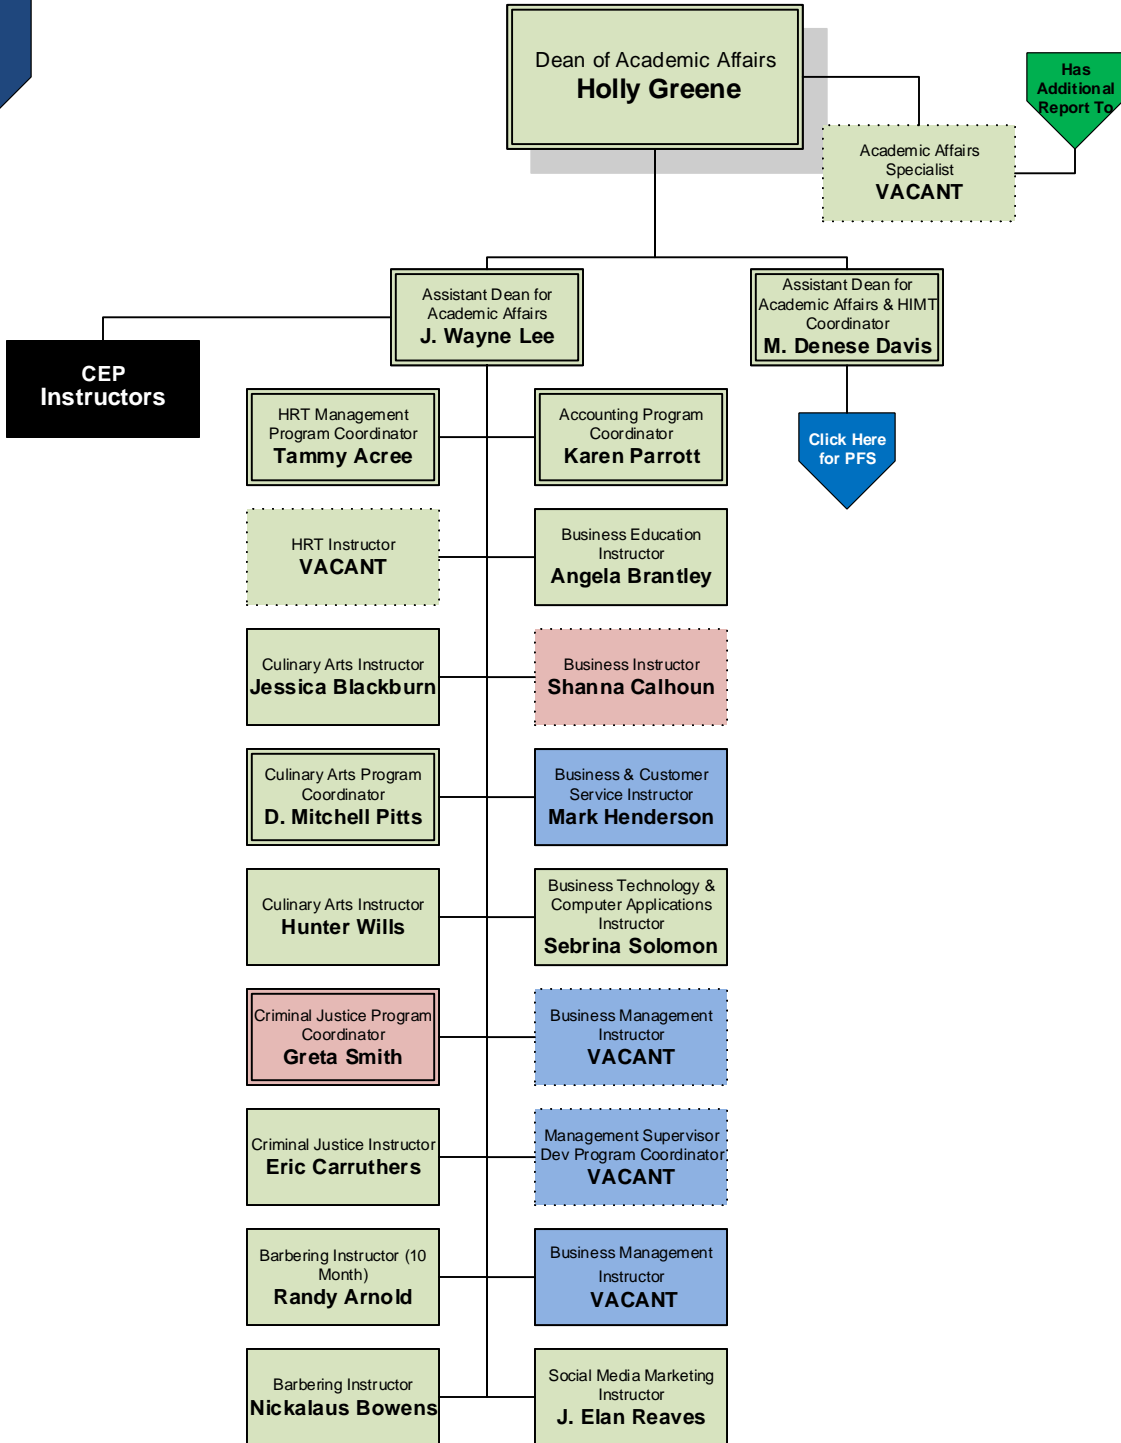

Business Education & Professional Services
(click here to return to ACAF-Instruction)

CAMPUS LEGEND

BHI
Ben Hill-Irwin

CK
Cook

CFE
Coffee

VLD
Valdosta