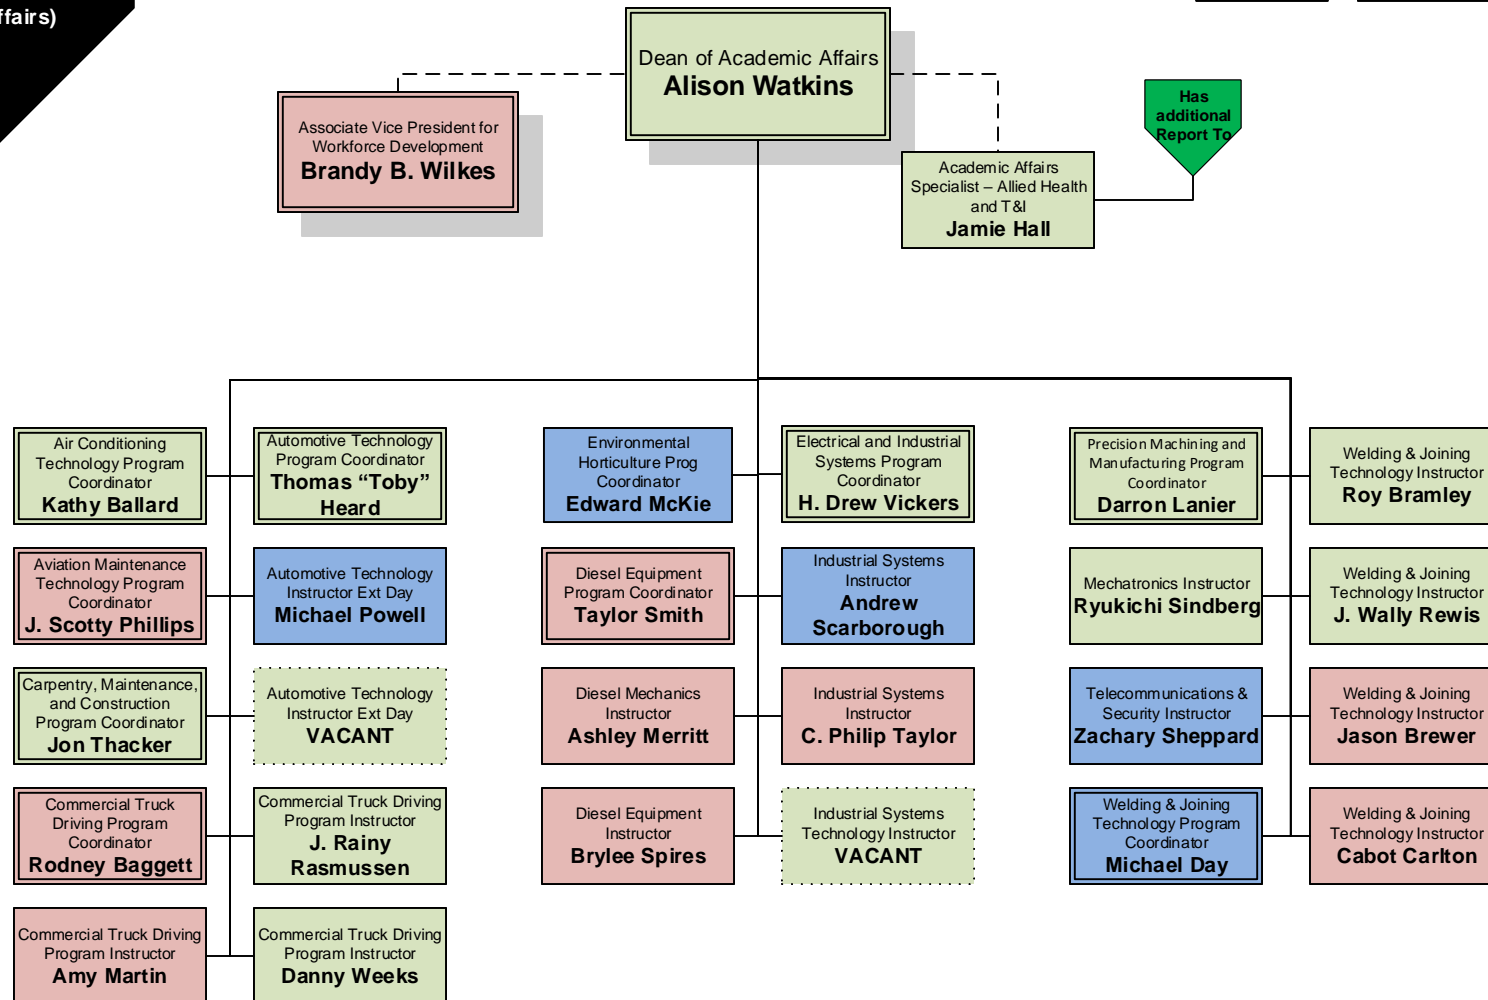

VLD
Valdosta

Professional Services Programs
 (click here to return to Bus Ed/Prof Svc Main Page)

Technical & Industrial Programs
 (click here to return to Academic Affairs)

CAMPUS LEGEND

Adult Education Services