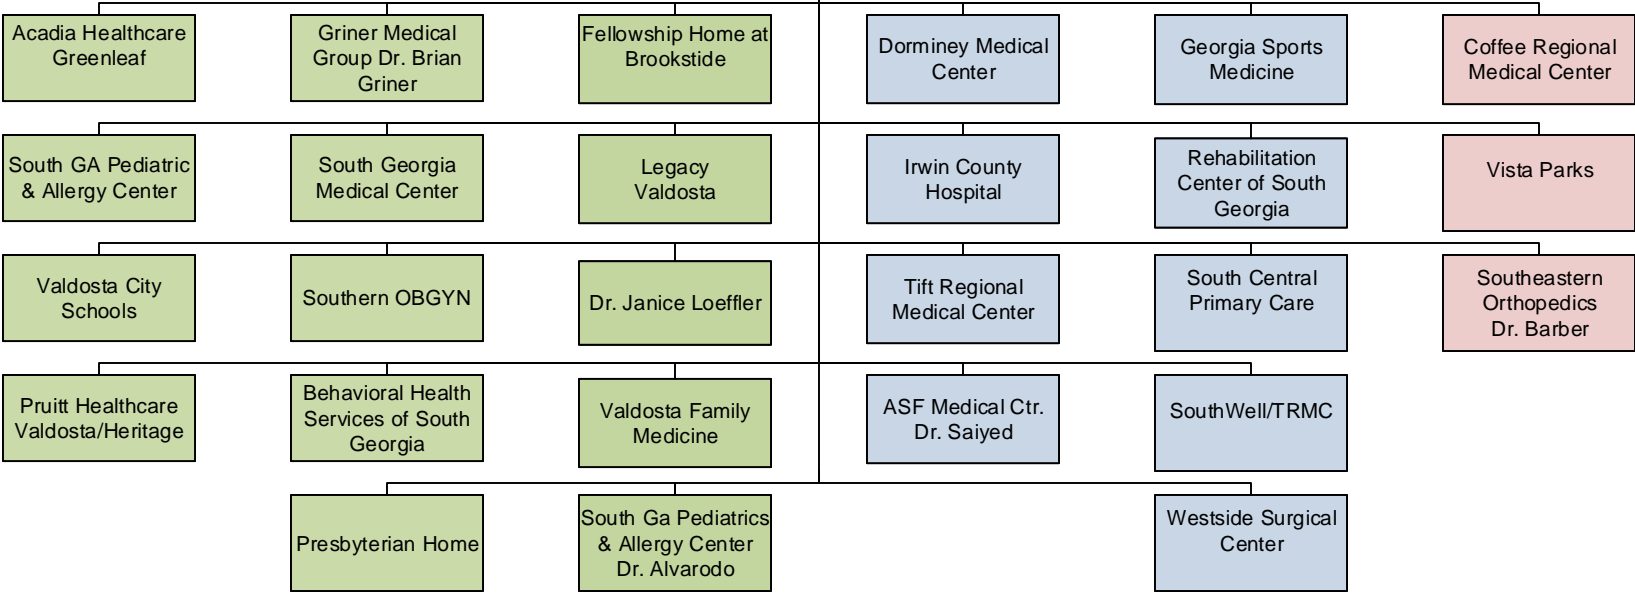

Nursing Programs
(click here to return to Allied Health)

Click here to view Clinical Affiliates

Click here to view Advisory Committee

CAMPUS LEGEND

BHI
Ben Hill-Irwin

CK
Cook

CFE
Coffee

VLD
Valdosta

Clinical Affiliates
 (click here to return to Nursing Programs)

CAMPUS LEGEND

BHI
Ben Hill-Irwin

CK
Cook

CFE
Coffee

VLD
Valdosta

Director of ASN Programs
Georgianne Bauer

Director of Practical Nursing Programs
Adrienne Young

Clinical Affiliates

Advisory Programs
 (click here to return to Nursing Programs)

CAMPUS LEGEND

BHI
Ben Hill-Irwin

CK
Cook

CFE
Coffee

VLD
Valdosta

Dental Program
(click here to return to
Allied Health)