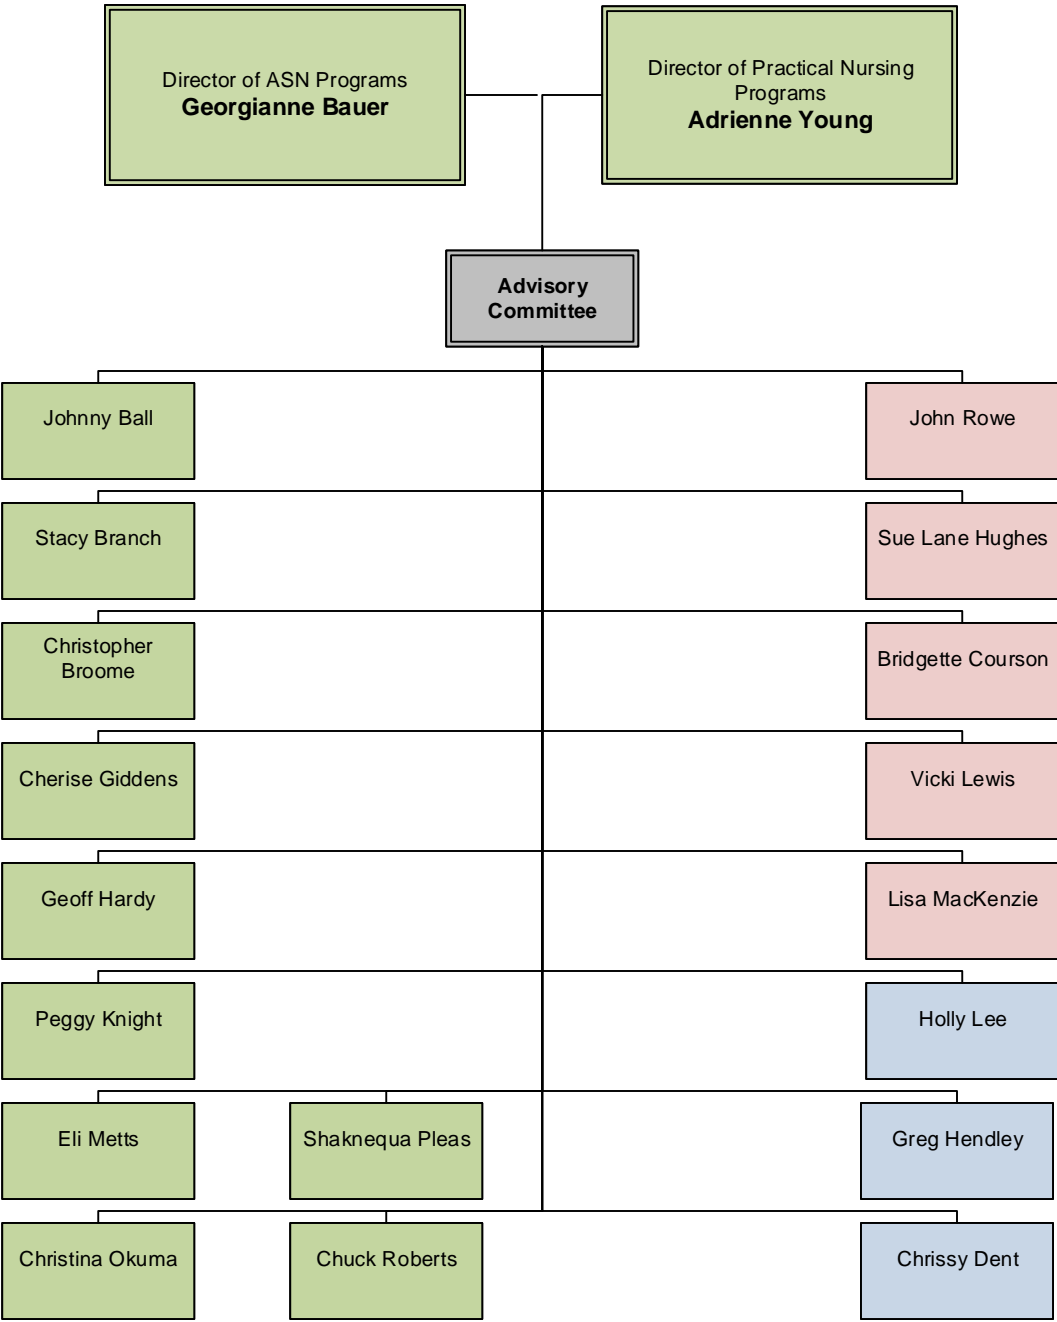

Clinical Affiliates

Advisory Programs
 (click here to return to Nursing Programs)

CAMPUS LEGEND

BHI
Ben Hill-Irwin

CK
Cook

CFE
Coffee

VLD
Valdosta

Dental Program
(click here to return to
Allied Health)