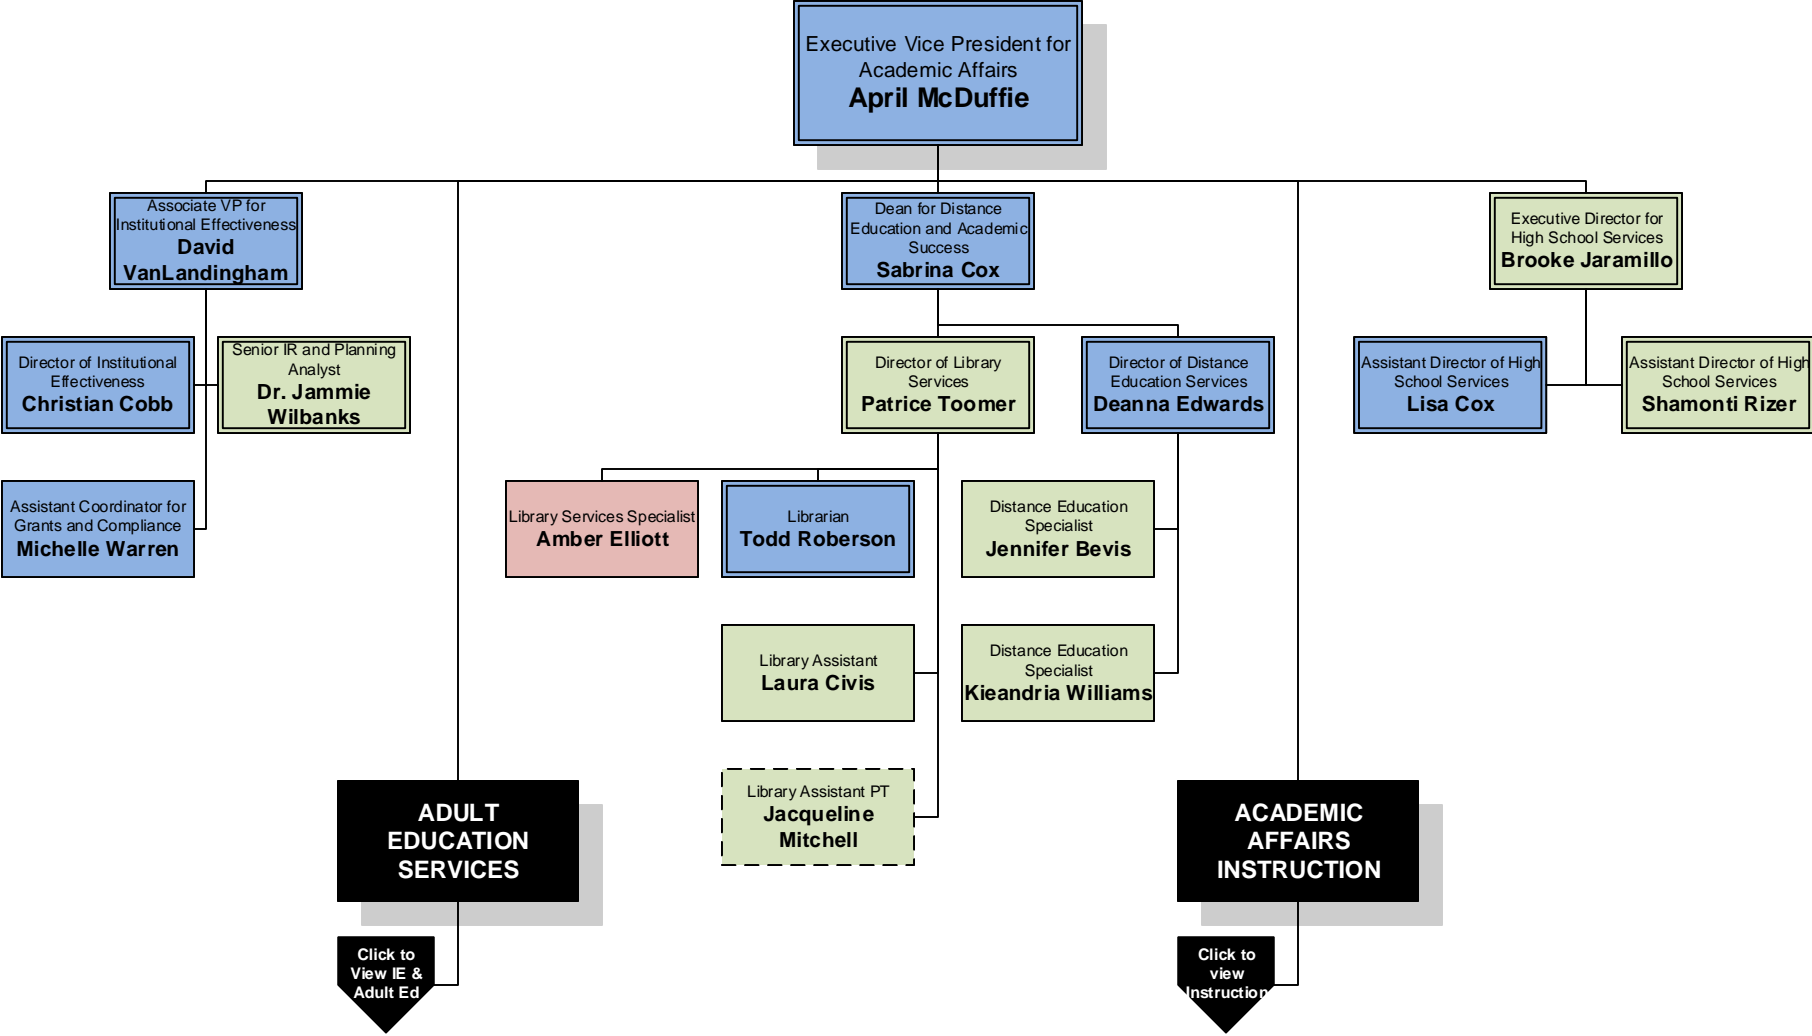

CAMPUS LEGEND

BHI
Ben Hill-Irwin

CK
Cook

CFE
Coffee

VLD
Valdosta

ACADEMIC AFFAIRS
 (click here to return to Executive Office)

CAMPUS LEGEND

BHI Ben Hill-Irwin	CK Cook	CFE Coffee	VLD Valdosta
-----------------------	------------	---------------	-----------------

Academic Affairs Instruction

(click here to return to
ACADEMIC AFFAIRS)

CAMPUS LEGEND

BHI
Ben Hill-Irwin

CK
Cook

CFE
Coffee

VLD
Valdosta

Allied Health Programs
 (click here to return to ACAF-Instruction)