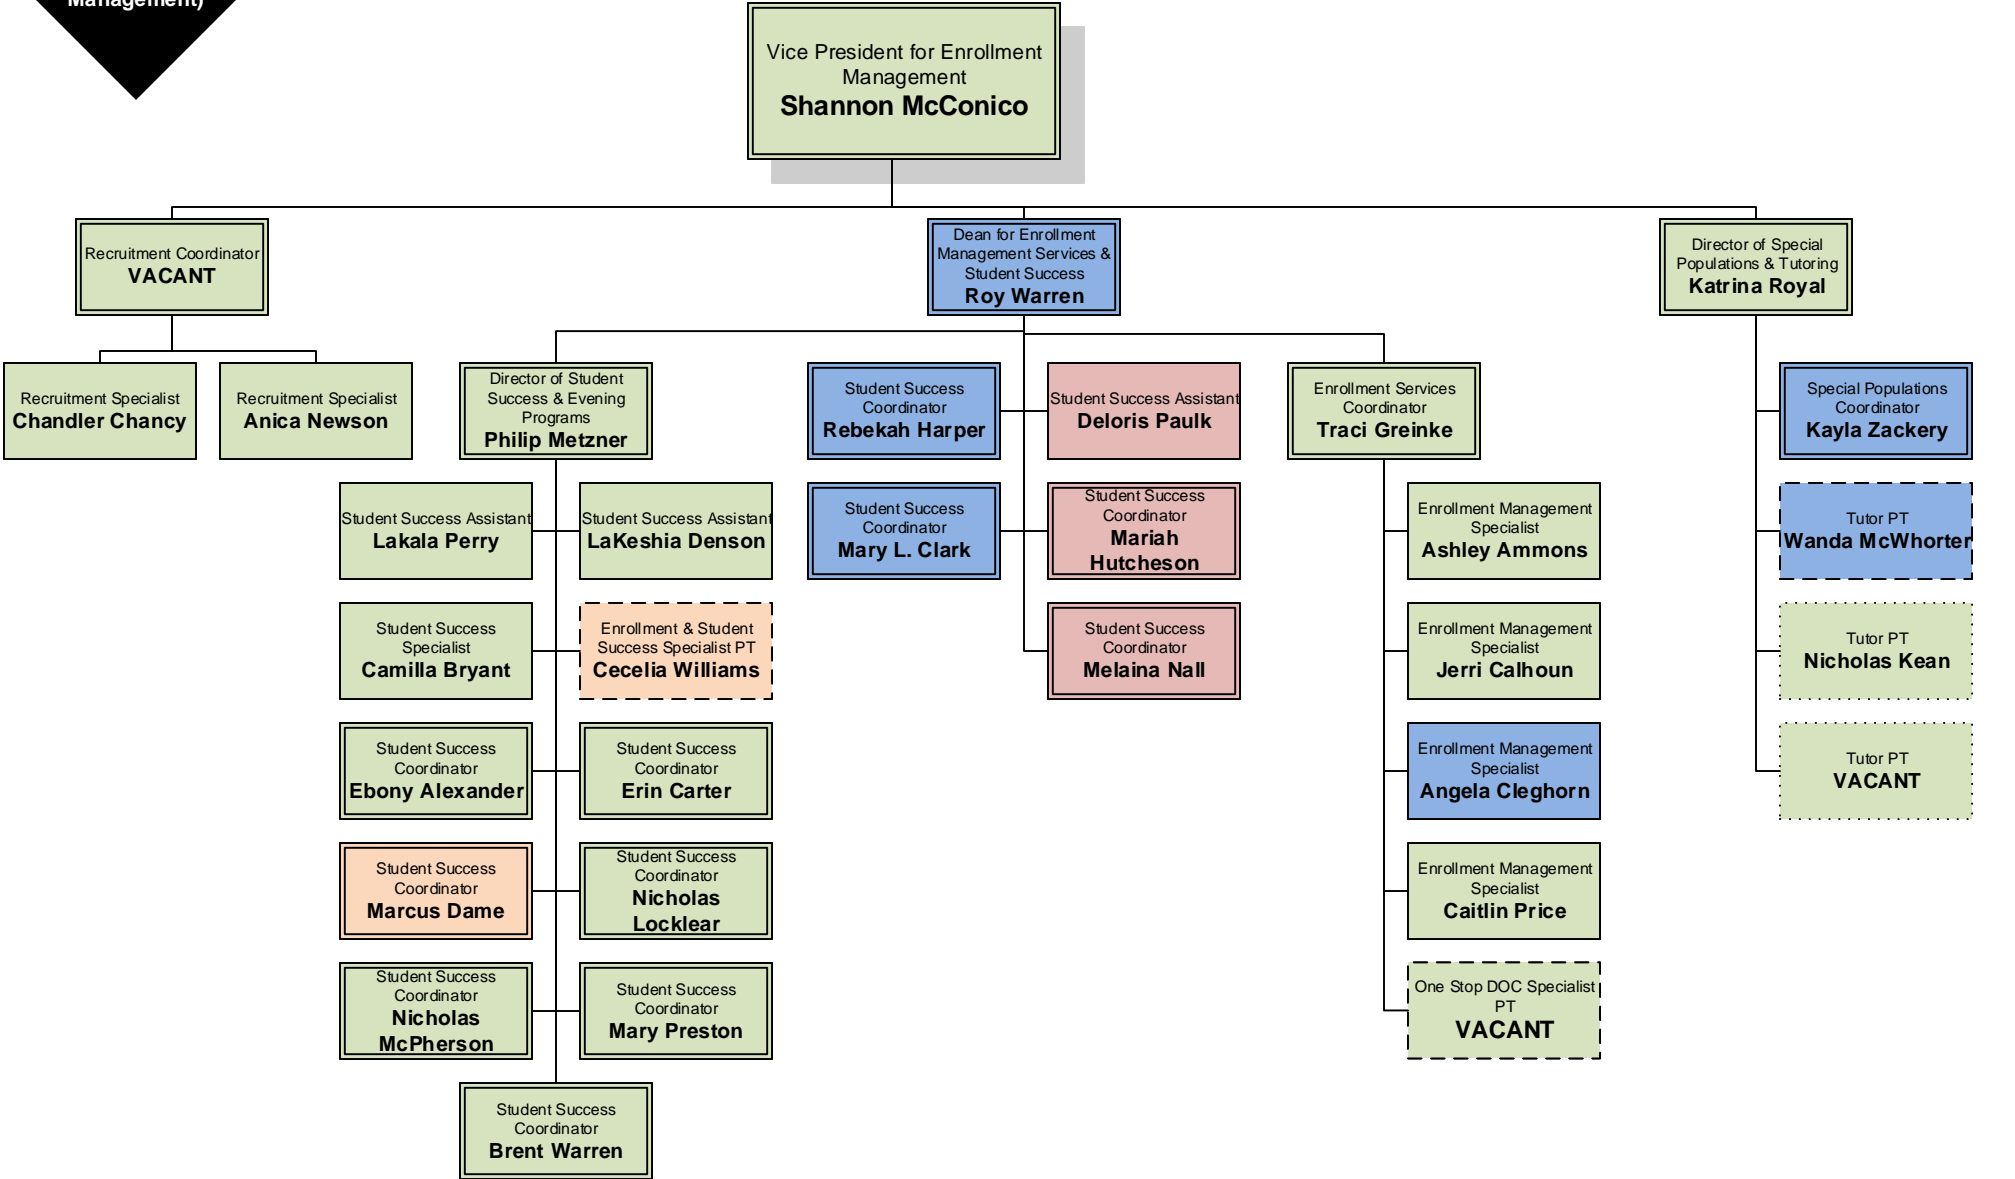

Student Success
(Click here to return to Enrollment Management)

CAMPUS LEGEND

BHI
Ben Hill-Irwin

CK
Cook

CFE
Coffee

VLD
Valdosta