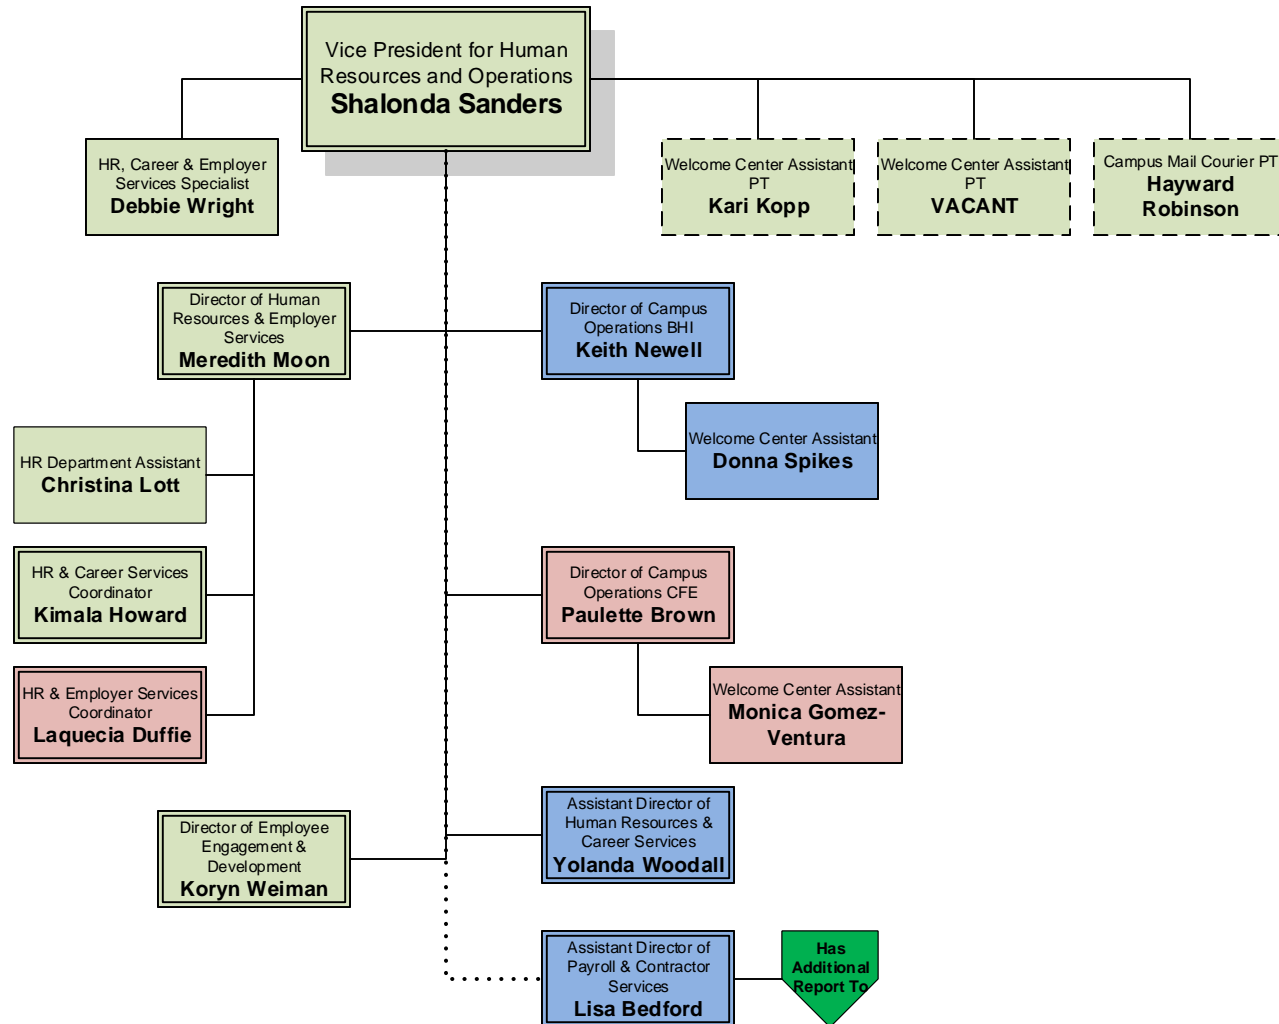

HR, CAREER & EMPLOYER SERVICES

(click here to return to Executive Office)

CAMPUS LEGEND

BHI
Ben Hill-Irwin

CK
Cook

CFE
Coffee

VLD
Valdosta

INSTITUTIONAL ADVANCEMENT

(click here to return to
Executive Office)

CAMPUS LEGEND

BHI
Ben Hill-Irwin

CK
Cook

CFE
Coffee

VLD
Valdosta

Information Technology Services

(click here to return to
EXECUTIVE OFFICE)