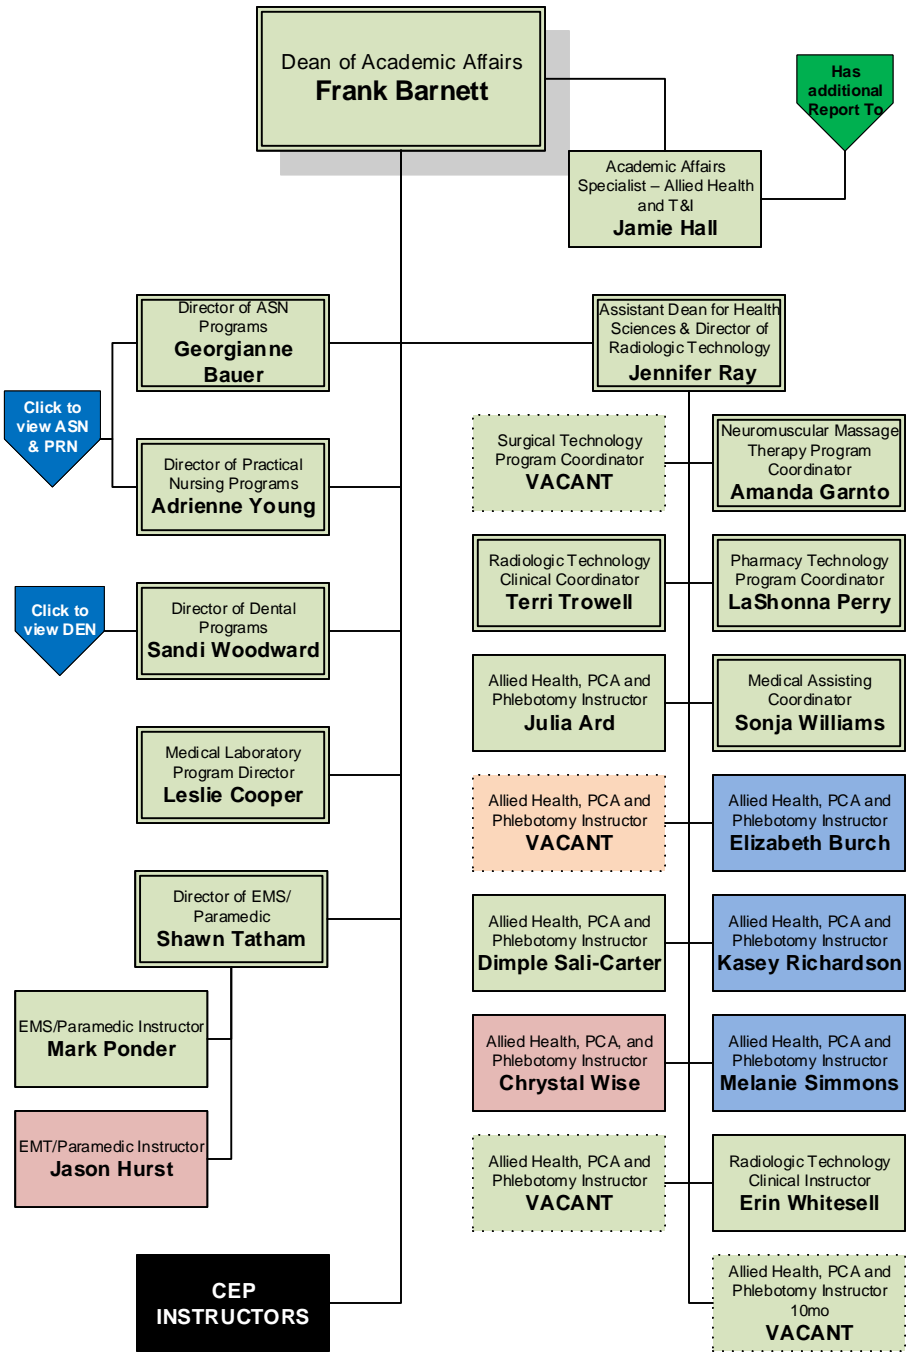

Allied Health Programs
(click here to return to ACAF-Instruction)

CAMPUS LEGEND

BHI Ben Hill- Irwin	CK Cook	CFE Coffee	VLD Valdosta

*All direct reports to Dean report to the Assistant Dean in the Dean's absence.