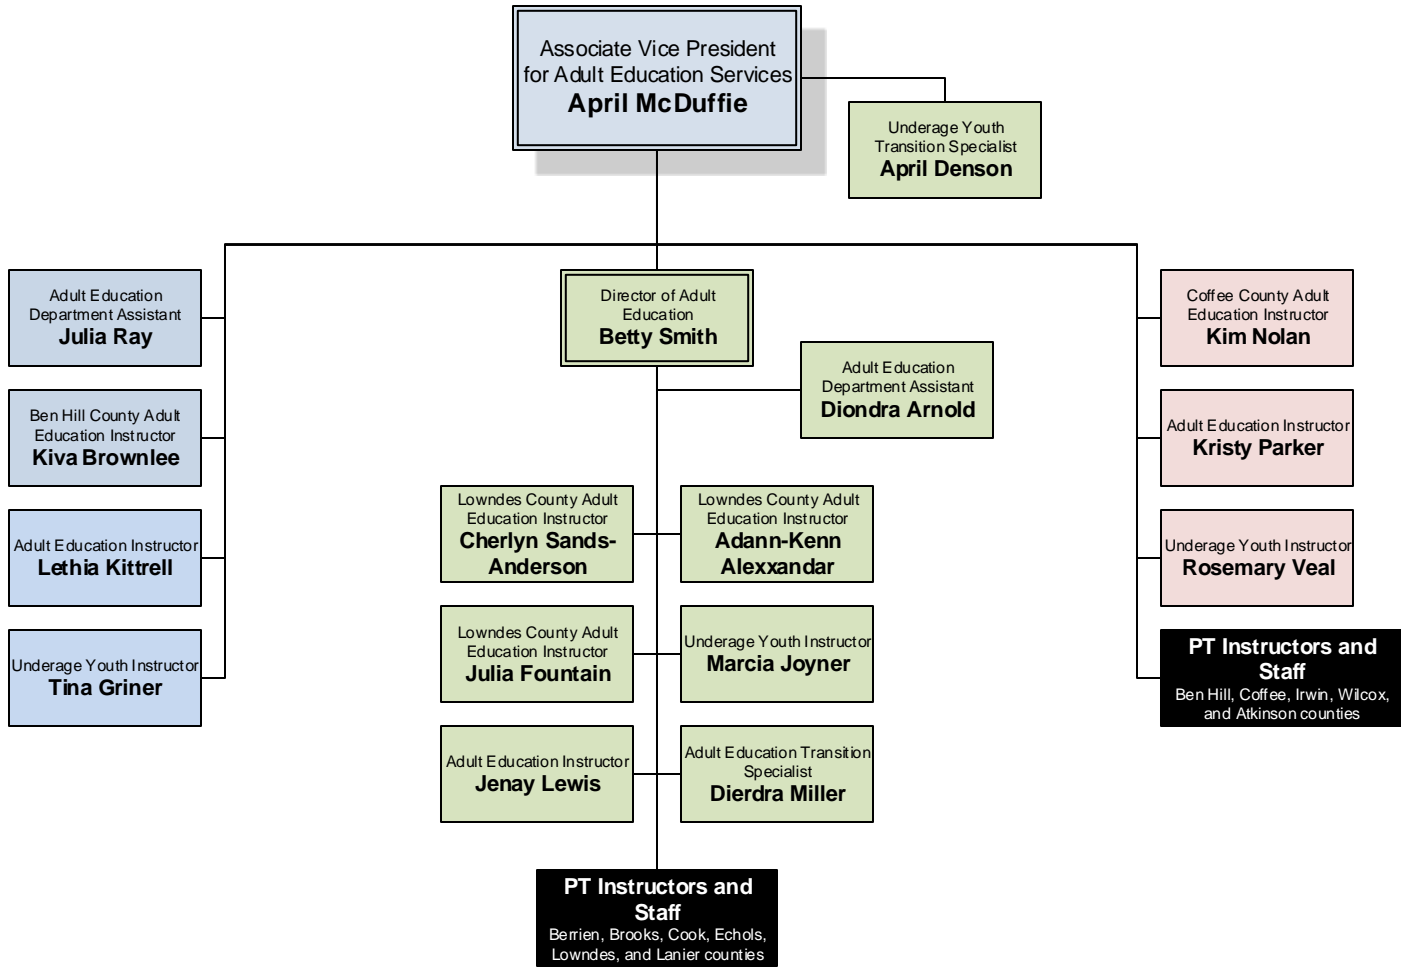

**ADULT
EDUCATION
SERVICES**
(click here to return to
Executive Office)

CAMPUS LEGEND

BHI
Ben Hill-Irwin

CK
Cook

CFE
Coffee

VLD
Valdosta