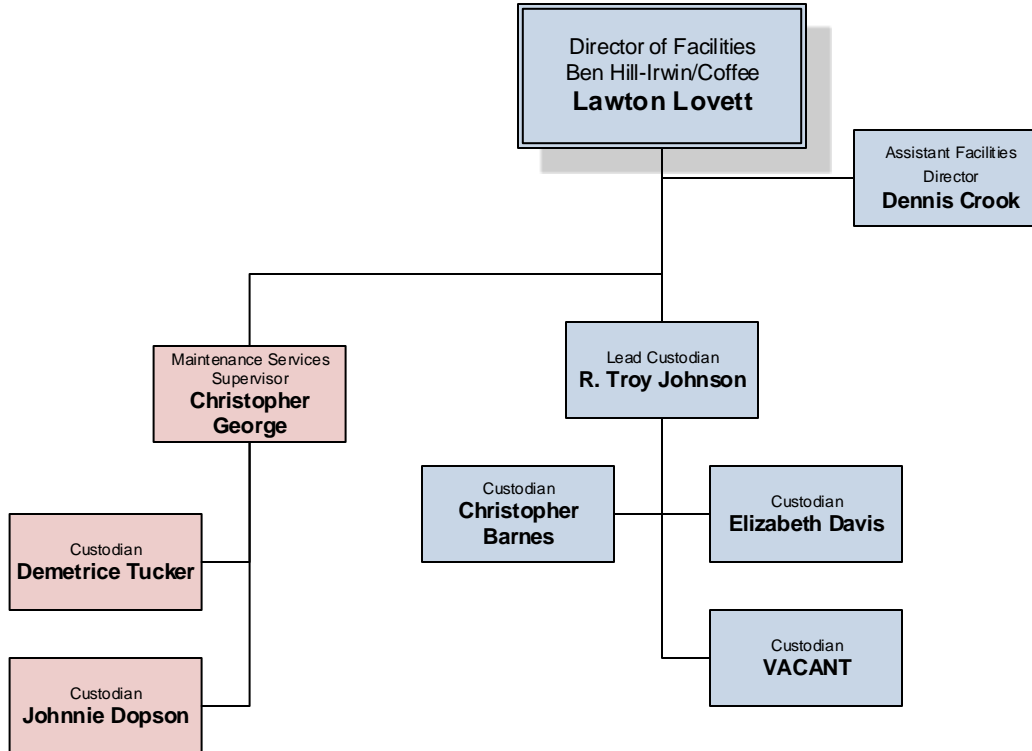

**Facilities & Custodial
B/C Region**

(click here to return to
Operations & Facilities)

CAMPUS LEGEND

BHI
Ben Hill-Irwin

CK
Cook

CFE
Coffee

VLD
Valdosta