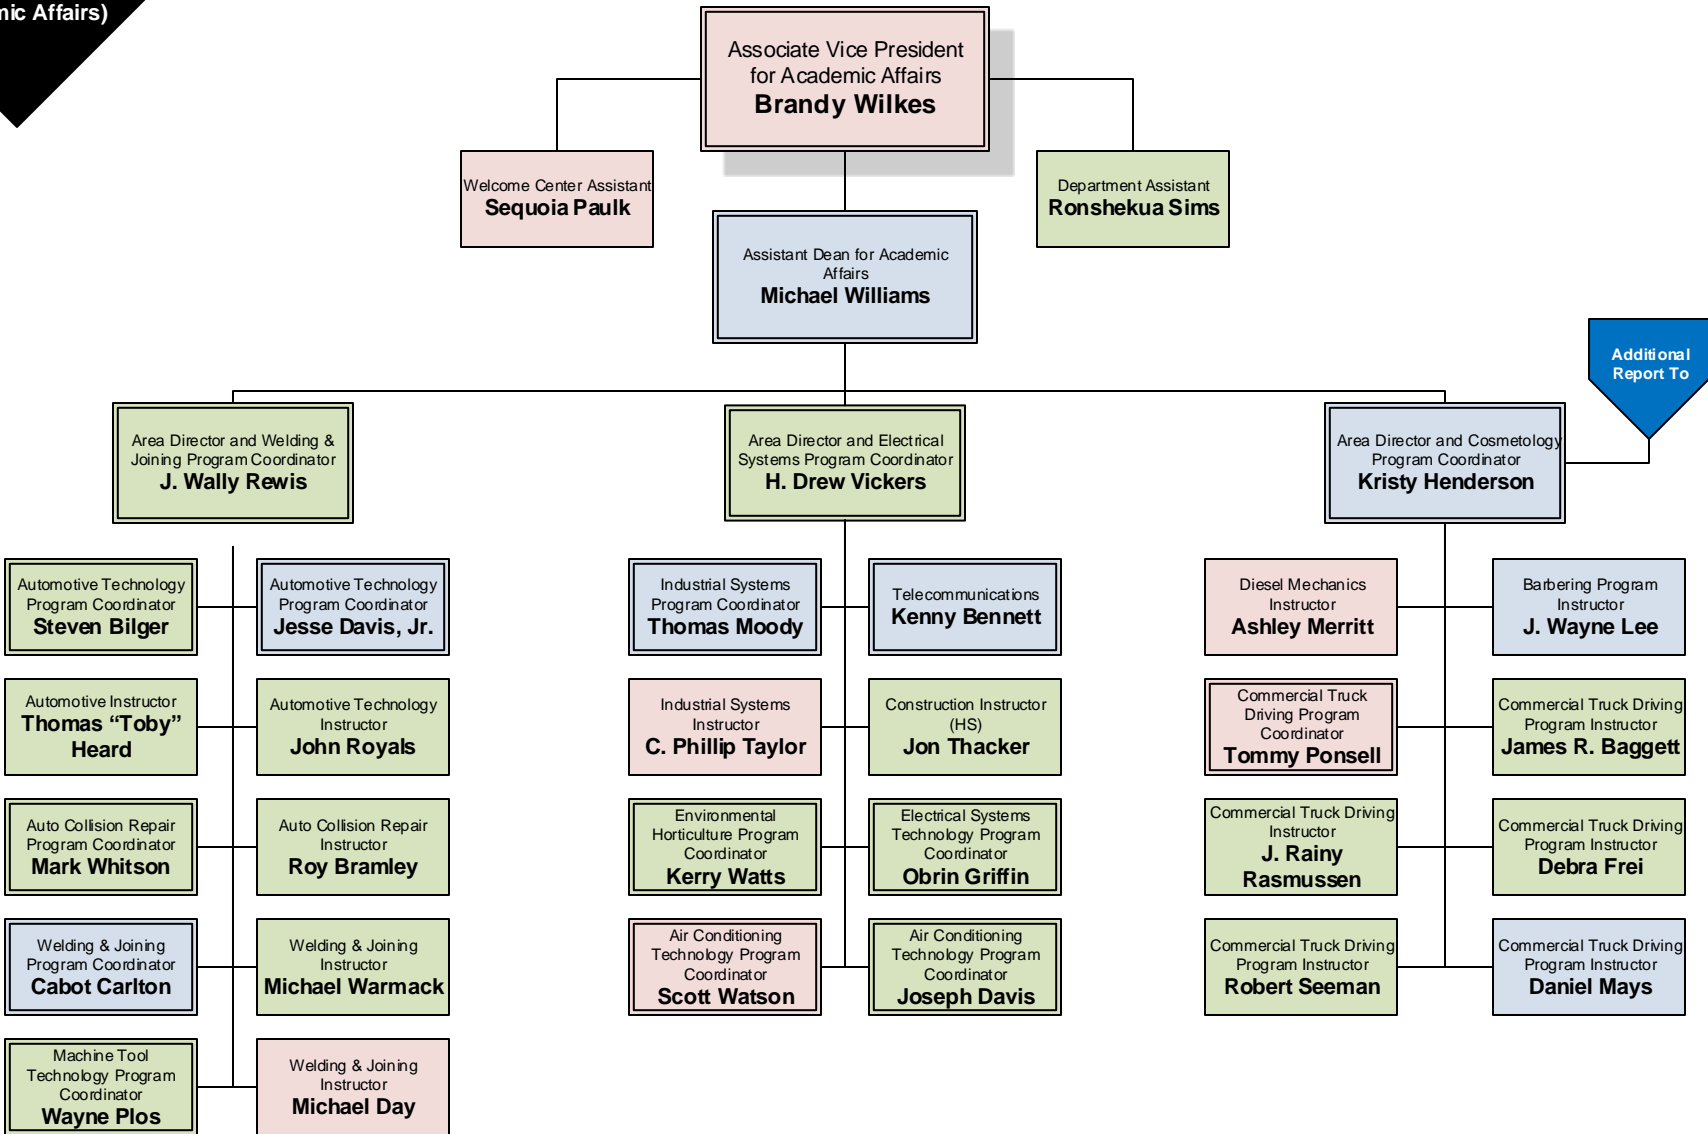

Technical Instruction
(click here to return to Academic Affairs)

CAMPUS LEGEND

BHI
Ben Hill-Irwin

CK
Cook

CFE
Coffee

VLD
Valdosta