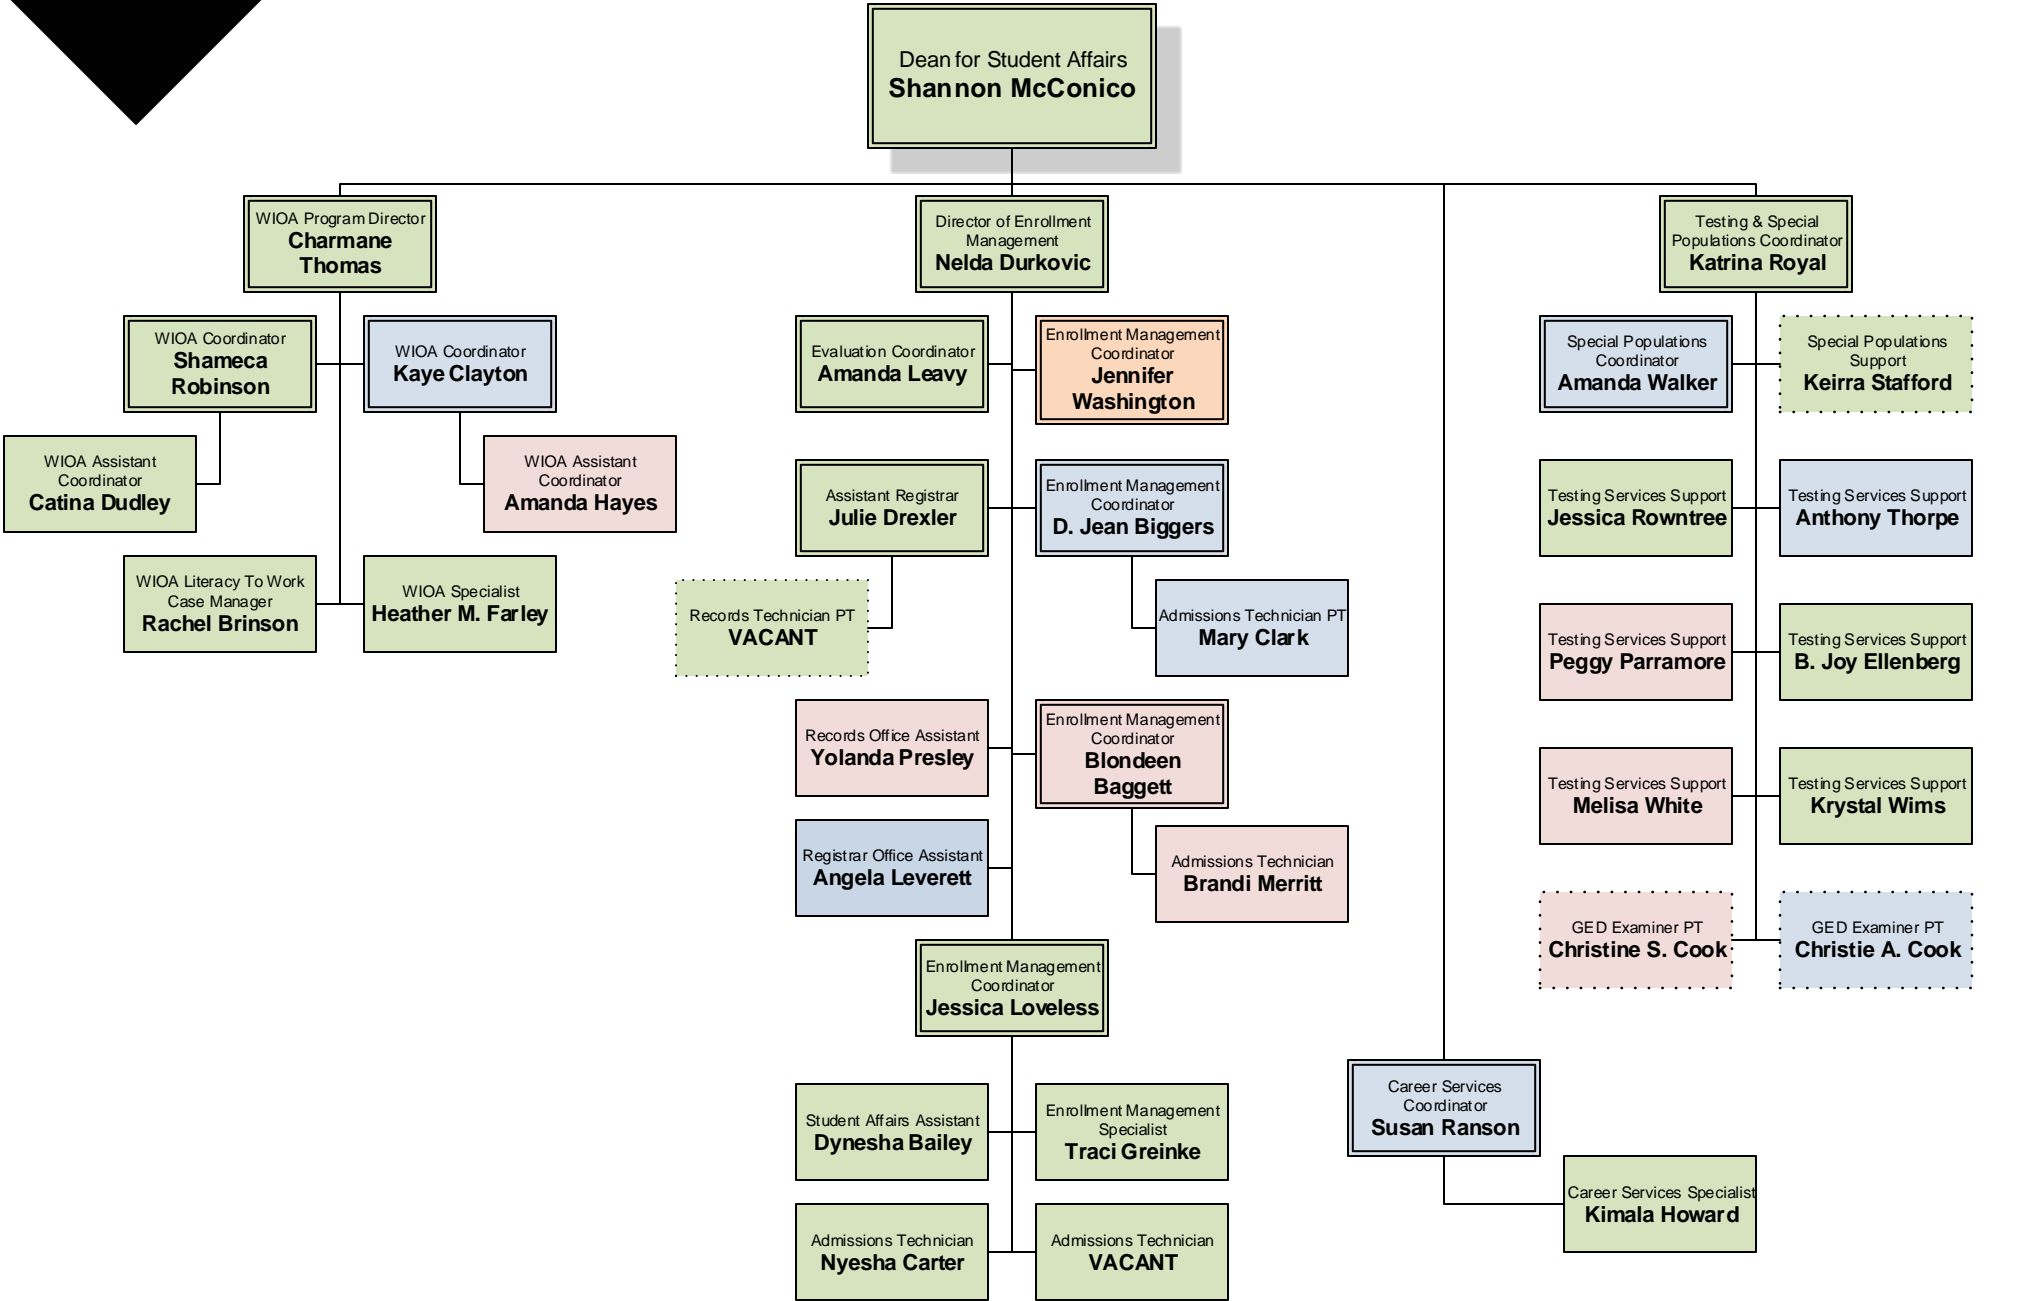

Student Affairs
(click here to return to Enrollment Management)

CAMPUS LEGEND

BHI
Ben Hill-Irwin

CK
Cook

CFE
Coffee

VLD
Valdosta