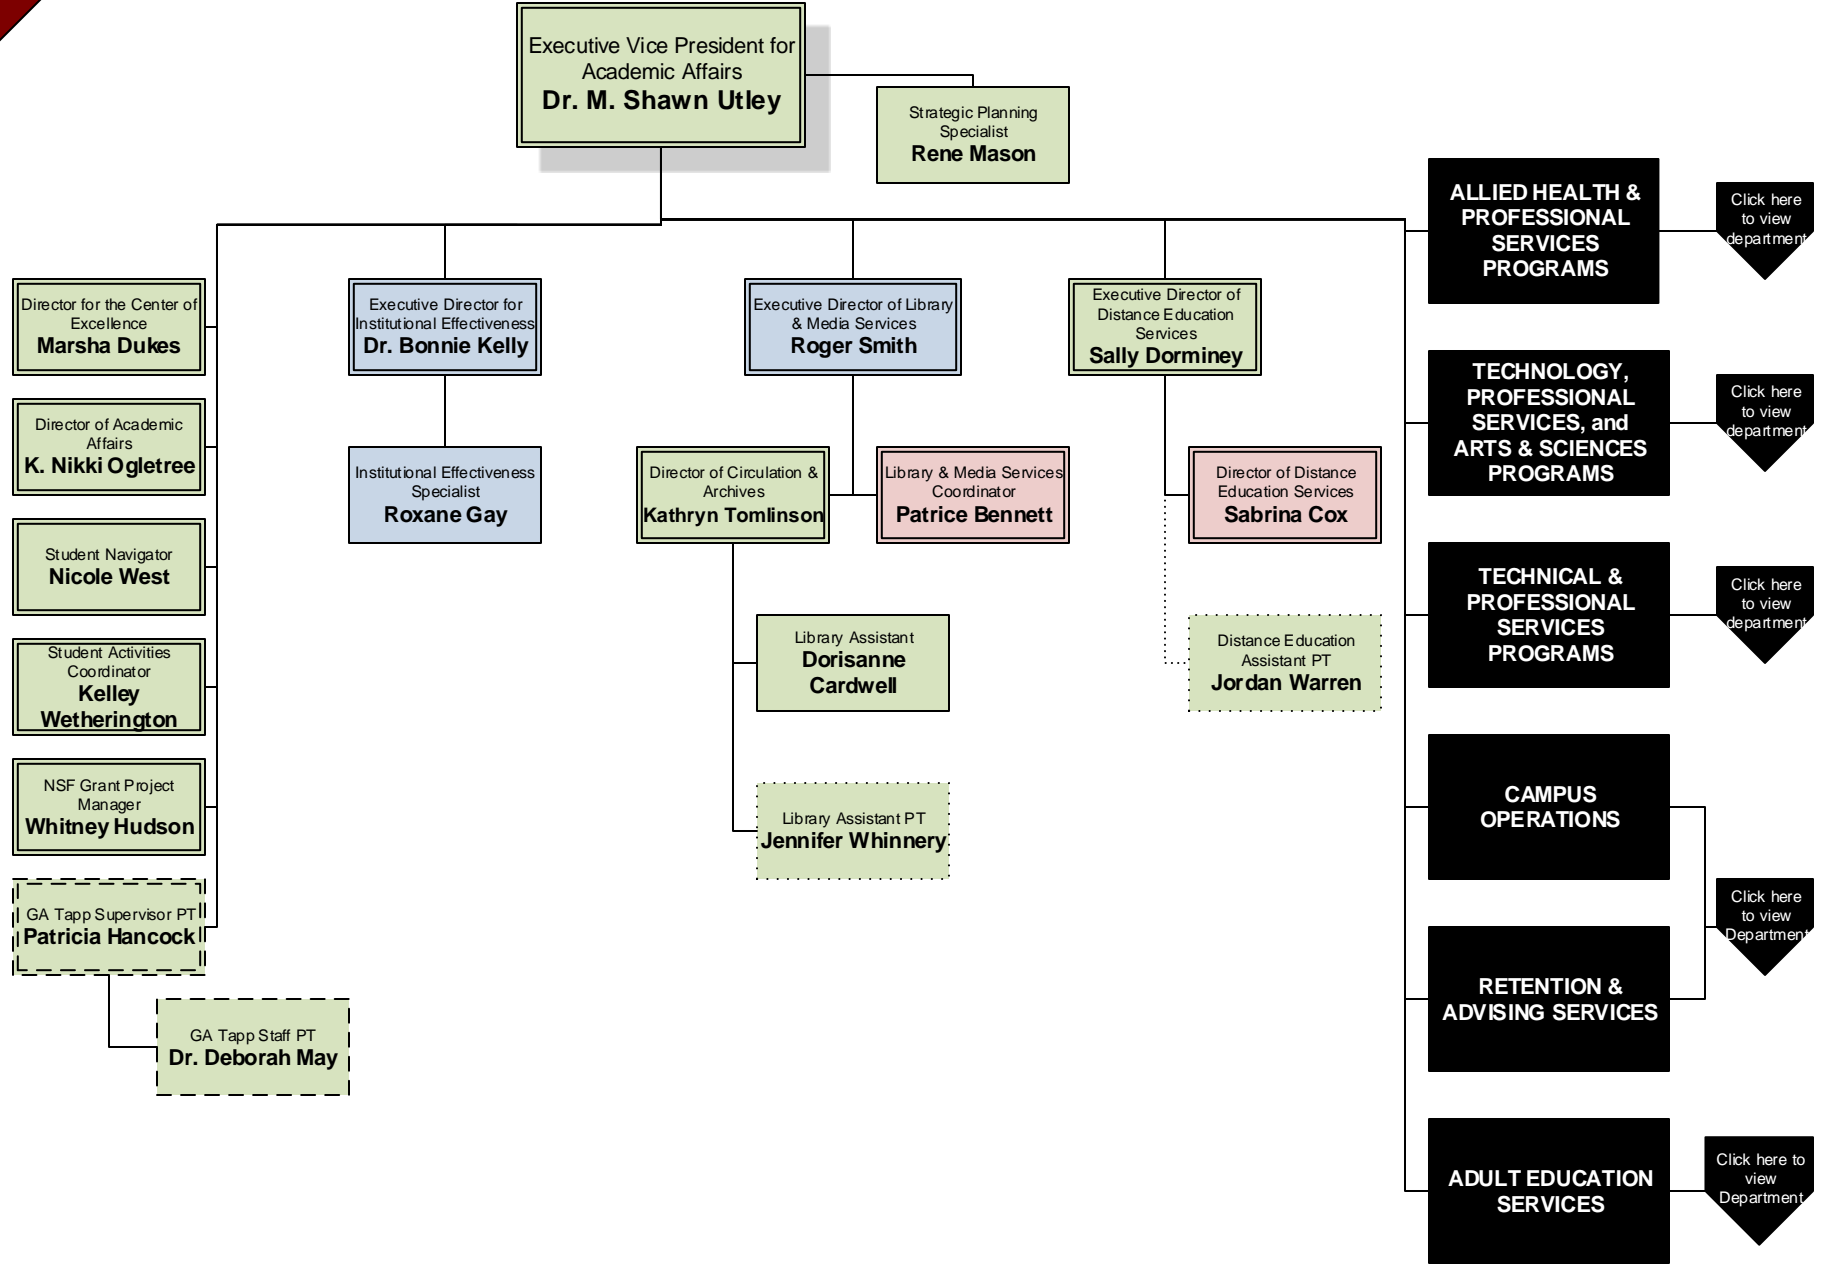

CFE  
Coffee

VLD  
Valdosta

**ACADEMIC AFFAIRS**  
 (click here to return to Executive Office)

**CAMPUS LEGEND**

BHI  
Ben Hill-Irwin

CK  
Cook

CFE  
Coffee

VLD  
Valdosta