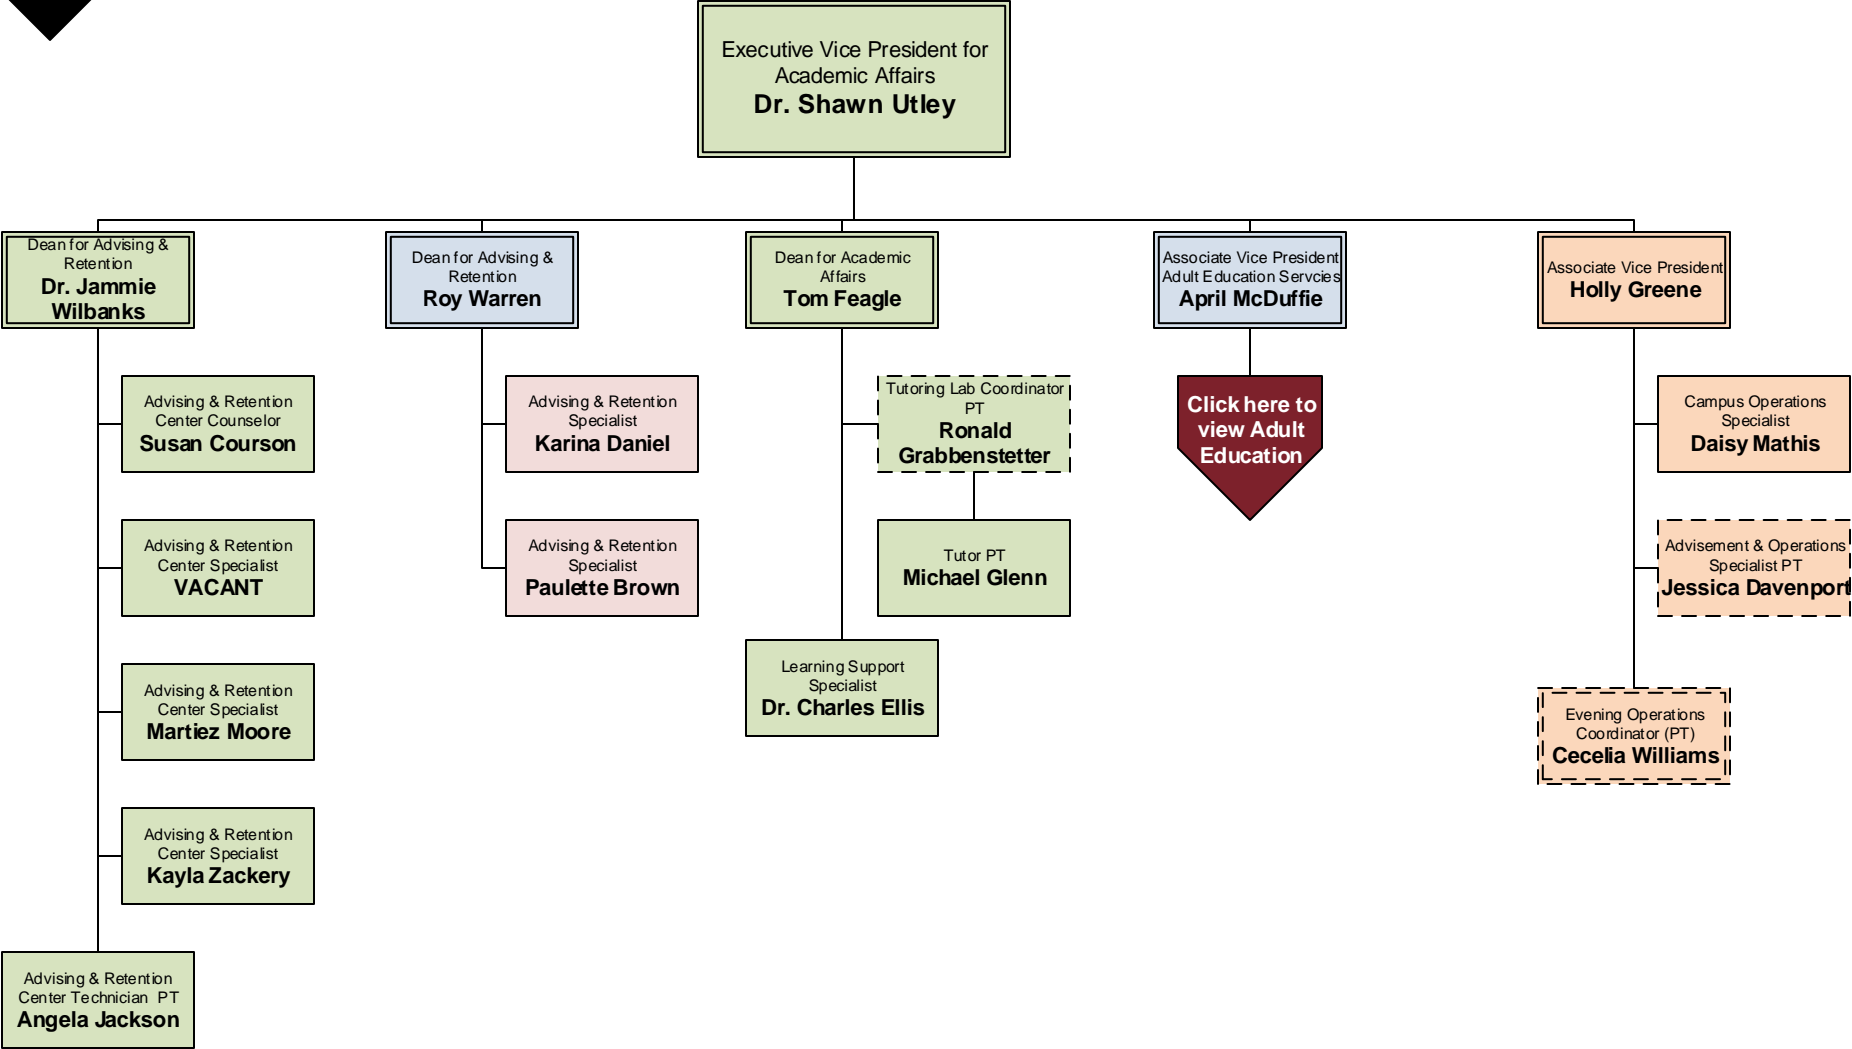

CFE  
Coffee

VLD  
Valdosta

**ACADEMIC AFFAIRS**  
 (click here to return to Executive Office)

**CAMPUS LEGEND**

BHI  
Ben Hill-Irwin

CK  
Cook

CFE  
Coffee

VLD  
Valdosta

**Campus Operations & Retention Services**  
 (click here to return to Academic Affairs)

**CAMPUS LEGEND**

BHI  
Ben Hill-Irwin

CK  
Cook

CFE  
Coffee

VLD  
Valdosta

**Allied Health**  
 (click here to return to  
 Academic Affairs)