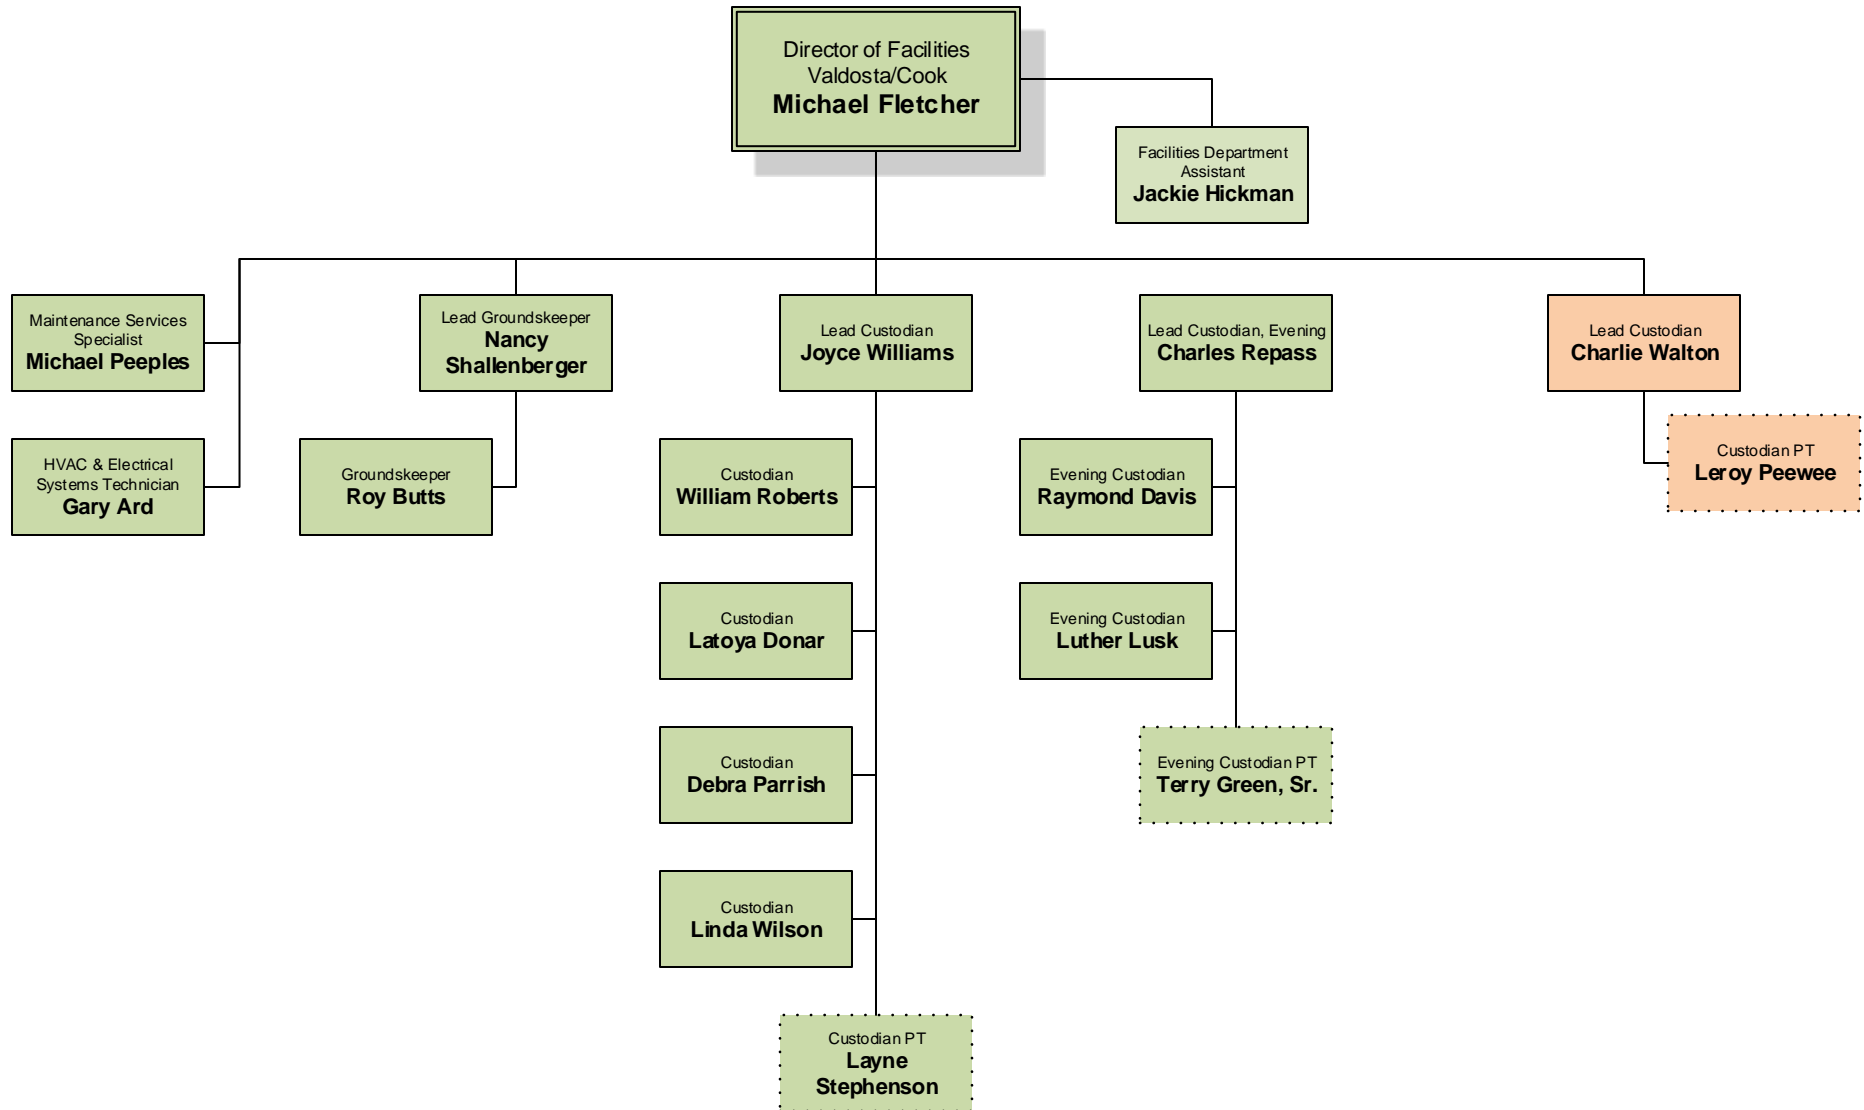

Facilities & Custodial V/C Region
(click here to return to Operations)

CAMPUS LEGEND

BHI Ben Hill-Irwin	CK Cook	CFE Coffee	VLD Valdosta