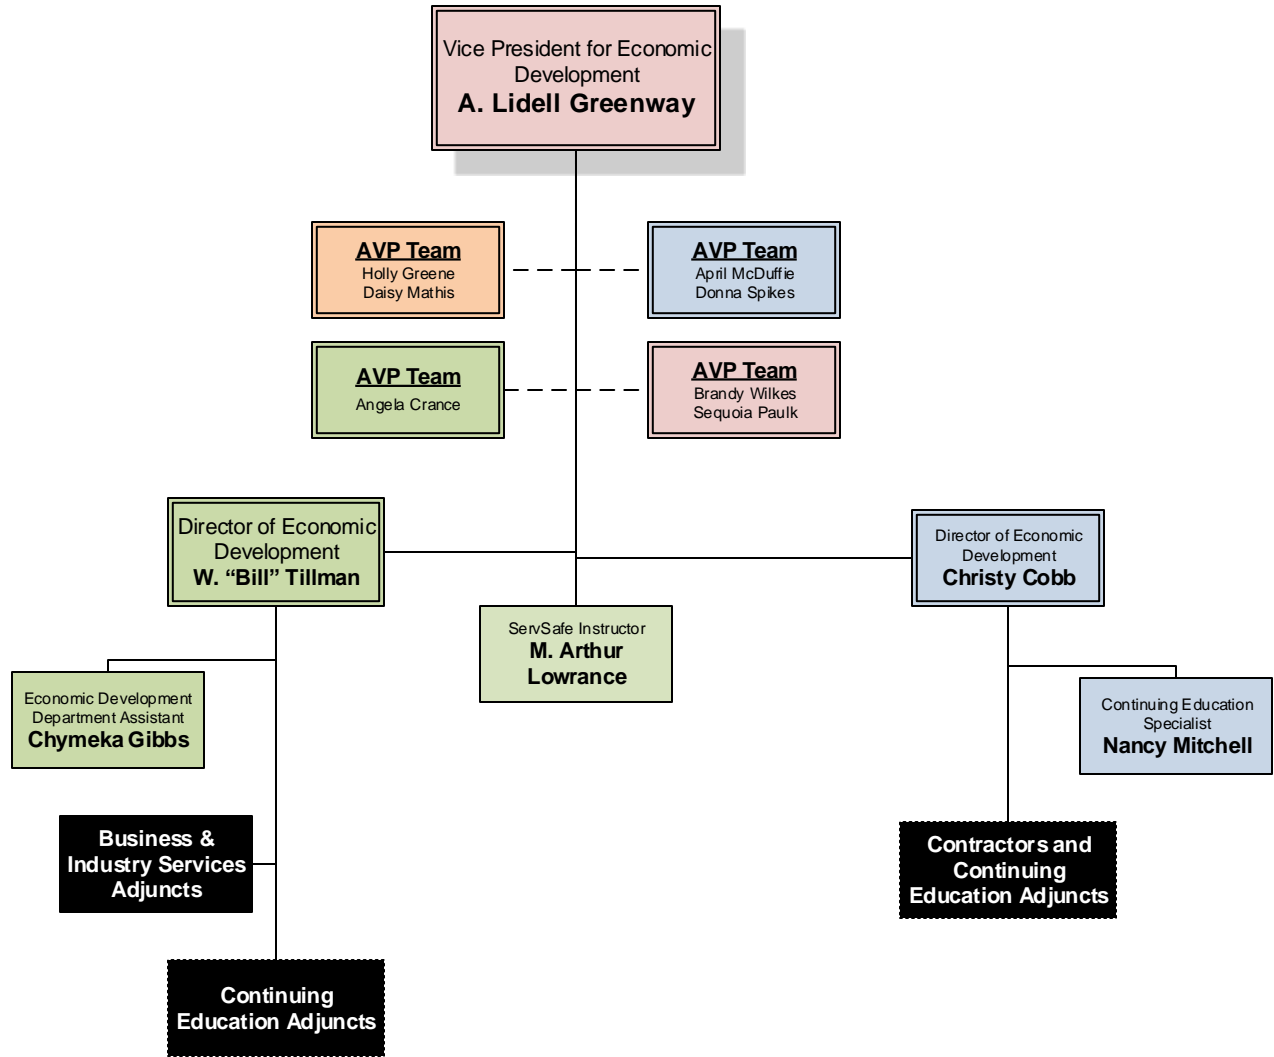

## CAMPUS LEGEND

BHI  
Ben Hill-Irwin

CK  
Cook

CFE  
Coffee

VLD  
Valdosta

**ADULT  
EDUCATION  
SERVICES**  
(click here to return to  
Executive Office)

**CAMPUS LEGEND**

BHI  
Ben Hill-Irwin

CK  
Cook

CFE  
Coffee

VLD  
Valdosta

**ECONOMIC DEVELOPMENT**  
 (click here to return to Executive Office)

**CAMPUS LEGEND**

BHI  
Ben Hill-Irwin

CK  
Cook

CFE  
Coffee

VLD  
Valdosta

# OPERATIONS & FACILITIES

(click here to return to Executive Office)