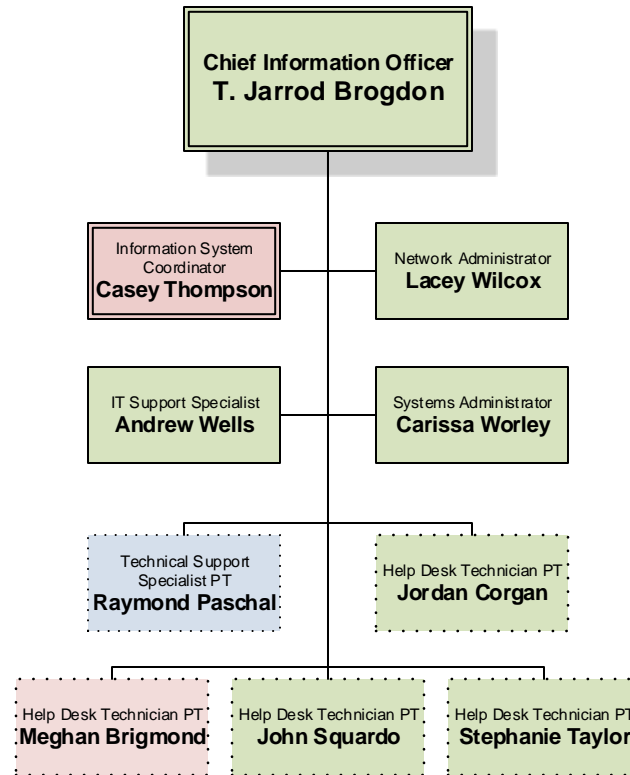

CK  
Cook

CFE  
Coffee

VLD  
Valdosta

**INFORMATION  
TECHNOLOGY  
SERVICES**

(click here to return to  
Executive Office)

**CAMPUS LEGEND**

BHI  
Ben Hill-Irwin

CK  
Cook

CFE  
Coffee

VLD  
Valdosta

**ACADEMIC AFFAIRS**  
 (click here to return to Executive Office)

**CAMPUS LEGEND**

BHI  
Ben Hill-Irwin

CK  
Cook

CFE  
Coffee

VLD  
Valdosta