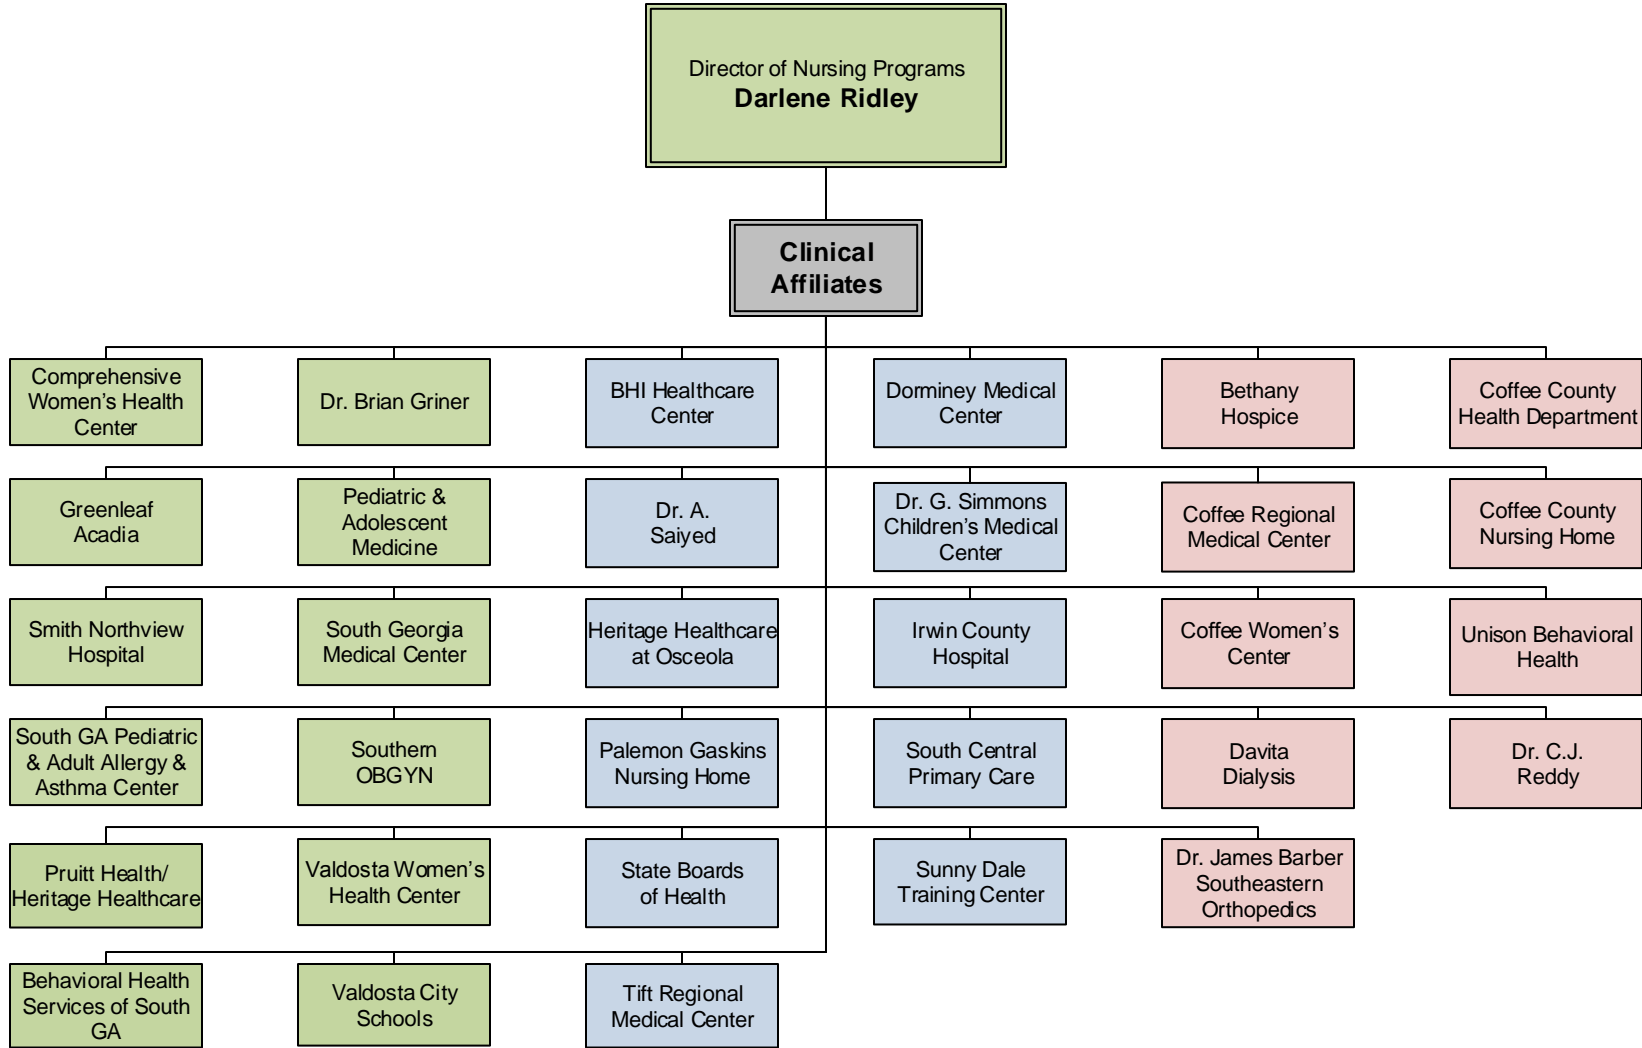

Practical Nursing Instructor  
**Stacey Musgrove**

**Clinical Affiliates**  
 (click here to return to  
 Nursing Programs)

**CAMPUS LEGEND**

BHI  
Ben Hill-Irwin

CK  
Cook

CFE  
Coffee

VLD  
Valdosta

Click here to return to 1<sup>st</sup> page of Allied Health