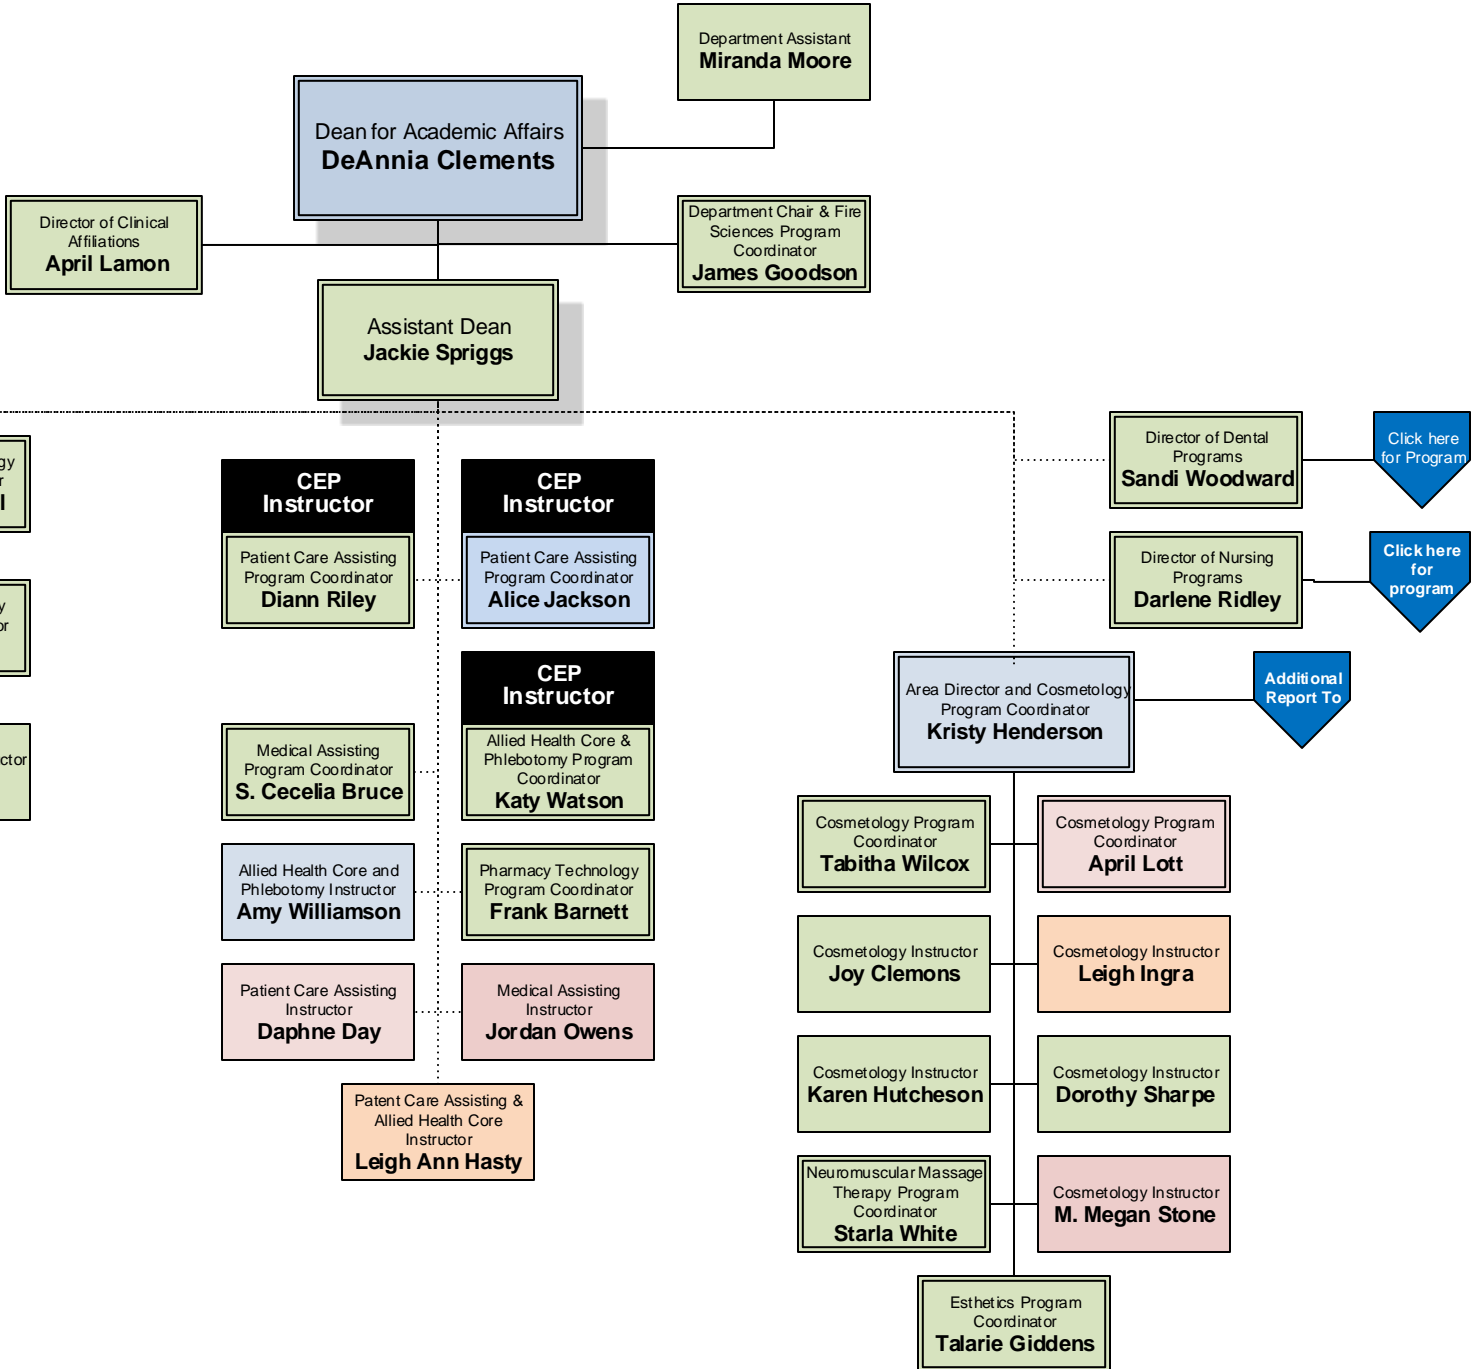

**Campus Operations & Retention Services**  
 (click here to return to Academic Affairs)

**CAMPUS LEGEND**

BHI  
Ben Hill-Irwin

CK  
Cook

CFE  
Coffee

VLD  
Valdosta

**Allied Health**  
 (click here to return to  
 Academic Affairs)

**CAMPUS LEGEND**

BHI  
Ben Hill-Irwin

CK  
Cook

CFE  
Coffee

VLD  
Valdosta

Click here to return to 1<sup>st</sup> page of Allied Health